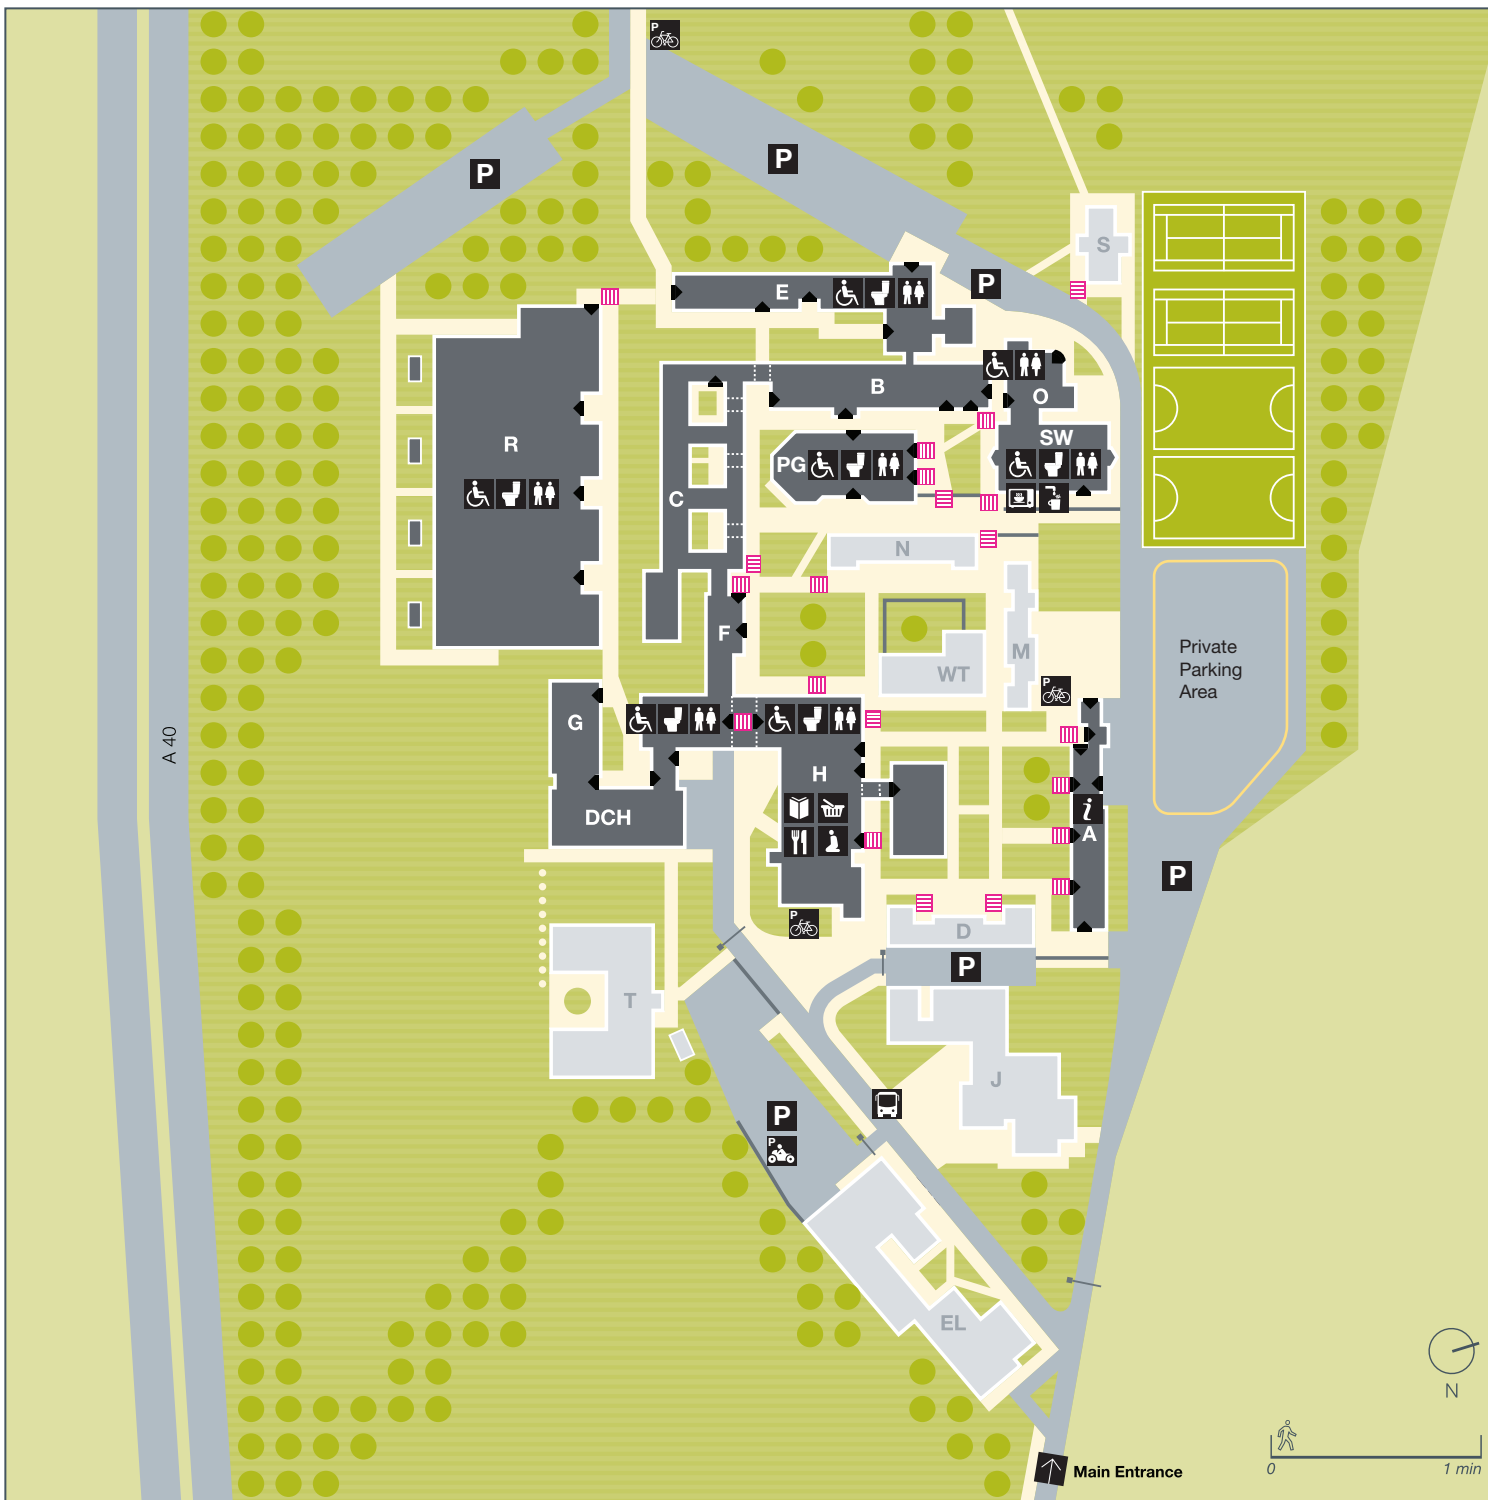

WHEATLEY CAMPUS

A. Block

Reception

B. Block

Holosuite
Human Resources
Robotics 180
TV studio

C. Block

Occupational Health

D. Block

DCH. Dora Cohen Hall

E. Block

FAB Lab
VR Cave

EL. Entrance Lodge

F. Block

Lecture Theatre

G. Block

Closed Network Lab
Closed Server Lab
24-hour computer rooms

H. Block

Library
Multifaith Room
Services for students
ICE Qube
24-hour computer room

J. Block

M. Block

N. Block

O. O'Regan Centre

Stuart Rooks Lecture Theatre

R. Block

Autolab and engineering laboratories
Mathematics lab

S. Block

SW. Simon Williams Centre

Gym
Organisational Development
The Oxford Centre for Academic Enhancement and Development
Simon Williams Lounge

T. Turing