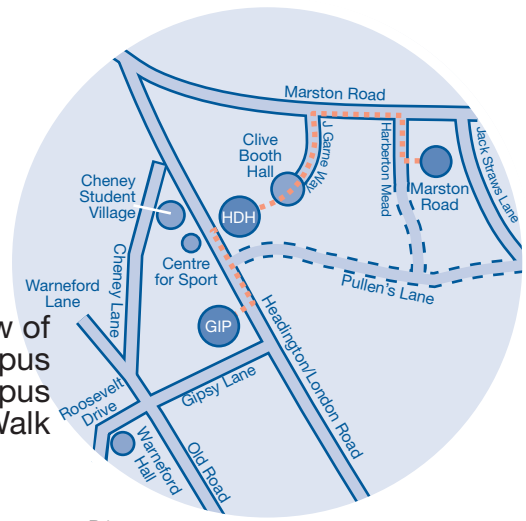

The Useful Stuff Map

HEADINGTON CAMPUS: GIPSY LANE

Overall View of Headington Campus showing Campus Link Walk

KEY:

- | | | | |
|--------------------|-------------------------------------|------------------|------------------------|
| Toilets | Bus Stop | Pooled PCs | Benches |
| Accessible Toilets | Steps | Telephone | Grab and Go Shop |
| Accessible Parking | Information/Help Desk | Postbox | Computer Services Shop |
| Ramp | Food and Drink (incl. organic food) | Bank/Cash Point | Blackwells Bookshop |
| Lift | Coffee Shop | Photo Booth | Muslim Prayer Rooms |
| Bike Racks | Vending Machines | Photocopiers | Japanese Room |
| Bike Boxes | Water Dispenser | Book Deposit Box | |