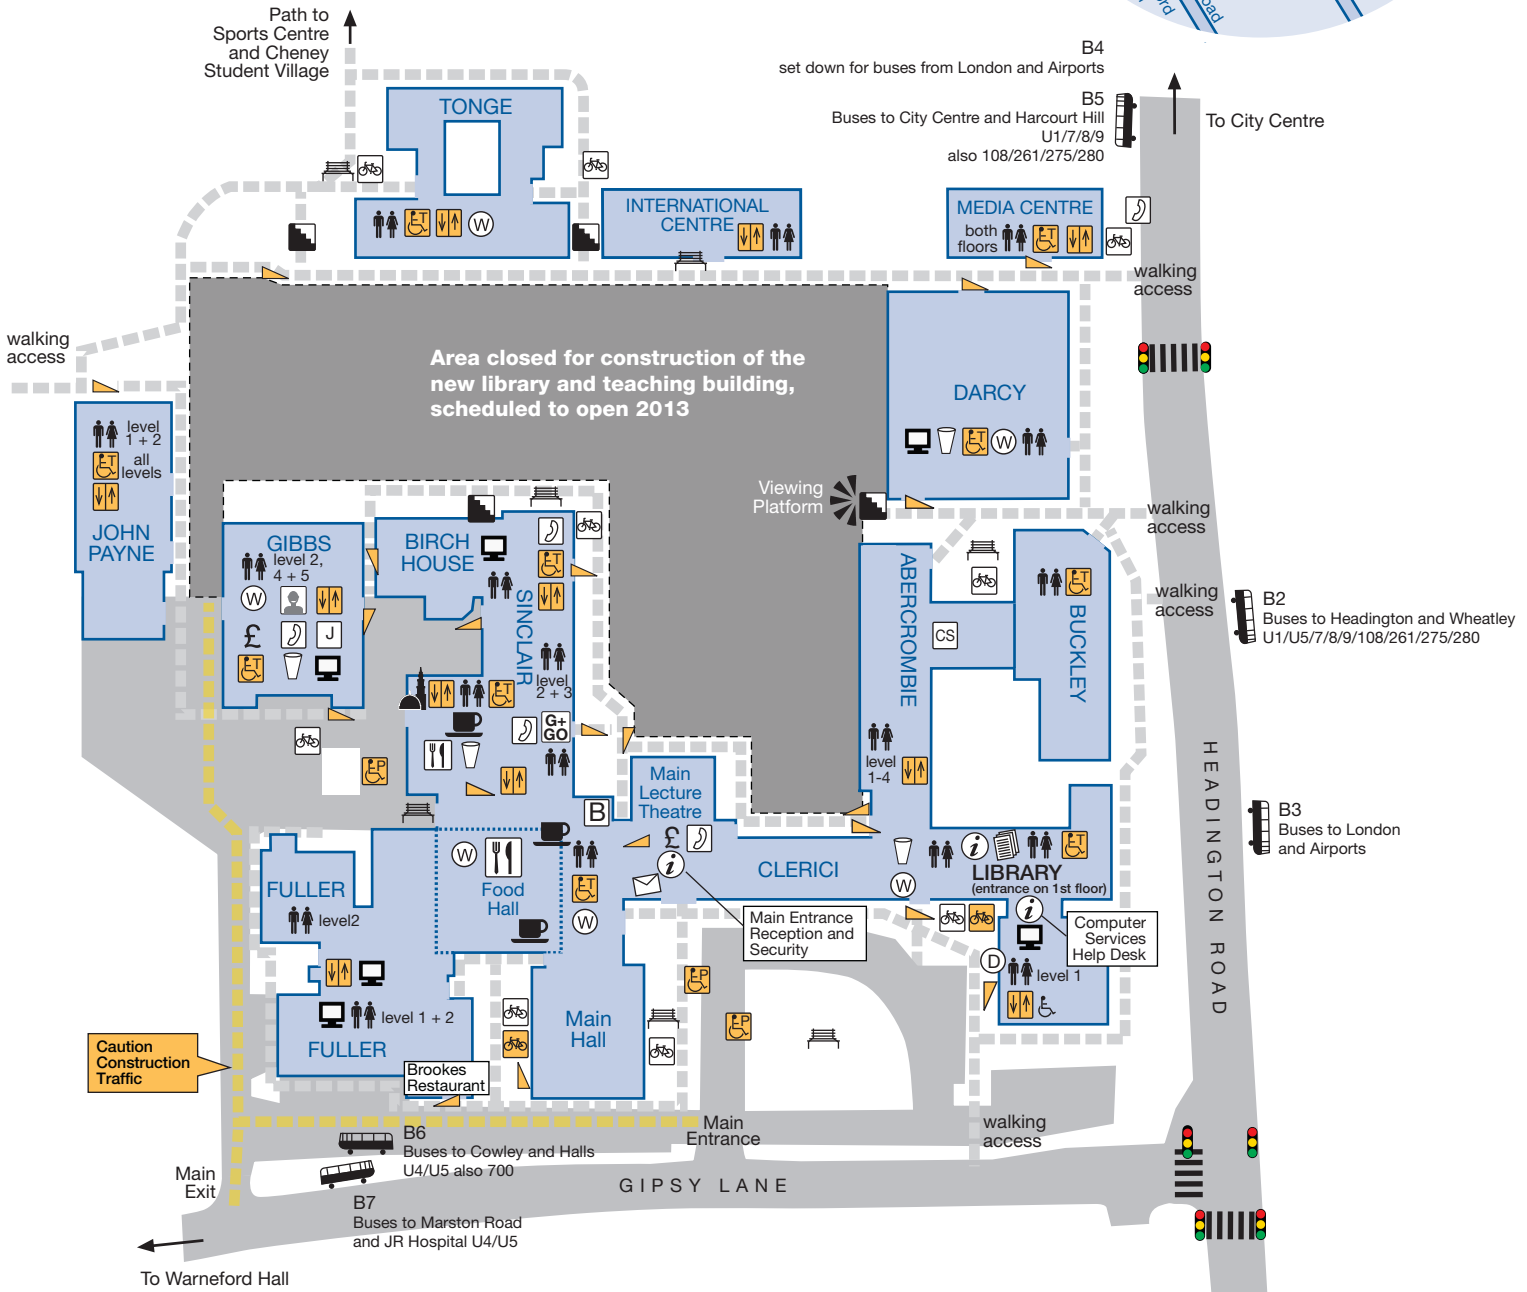

The Useful Stuff Map

HEADINGTON CAMPUS: GIPSY LANE

Overall View of Headington Campus showing Campus Link Walk

KEY:

- | | | | |
|--------------------|-------------------------------------|------------------|------------------------|
| Toilets | Bus Stop | Pooled PCs | Benches |
| Accessible Toilets | Steps | Telephone | Grab and Go Shop |
| Accessible Parking | Information/Help Desk | Postbox | Computer Services Shop |
| Ramp | Food and Drink (incl. organic food) | Bank/Cash Point | Blackwells Bookshop |
| Lift | Coffee Shop | Photo Booth | Muslim Prayer Rooms |
| Bike Racks | Vending Machines | Photocopiers | Japanese Room |
| Bike Boxes | Water Dispenser | Book Deposit Box | |

details about the brookes bus service can be found at www.brookesbus.org

designed by Media Workshop for Student Services (09.11)