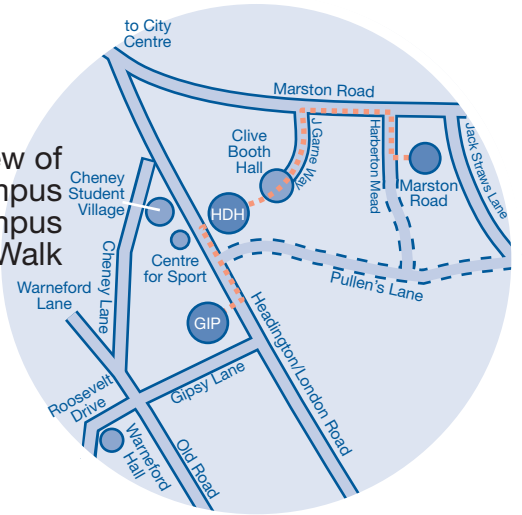

# The Useful Stuff Map

## HEADINGTON CAMPUS: HEADINGTON HILL

Overall View of Headington Campus showing Campus Link Walk

**KEY:**

- |                    |   |                     |
|--------------------|---|---------------------|
| Toilets            | Showers                                       | Postbox             |
| Accessible Toilets | Food & Drink                                  | Benches             |
| Accessible Parking | Coffee Shop                                   | Photo Booth         |
| Ramp               | Bar (Free water in all bars)                  | Cash Point          |
| Lift               | Vending Machine (1/2 indicates floor)         | TV                  |
| Steps              | Water Dispenser                               | Studental (Dentist) |
| Bike Racks         | Telephone                                     | Grab 'n' Go Shop    |
| Bike Boxes         | Medical Centre (access to Doctors and Nurses) |                     |