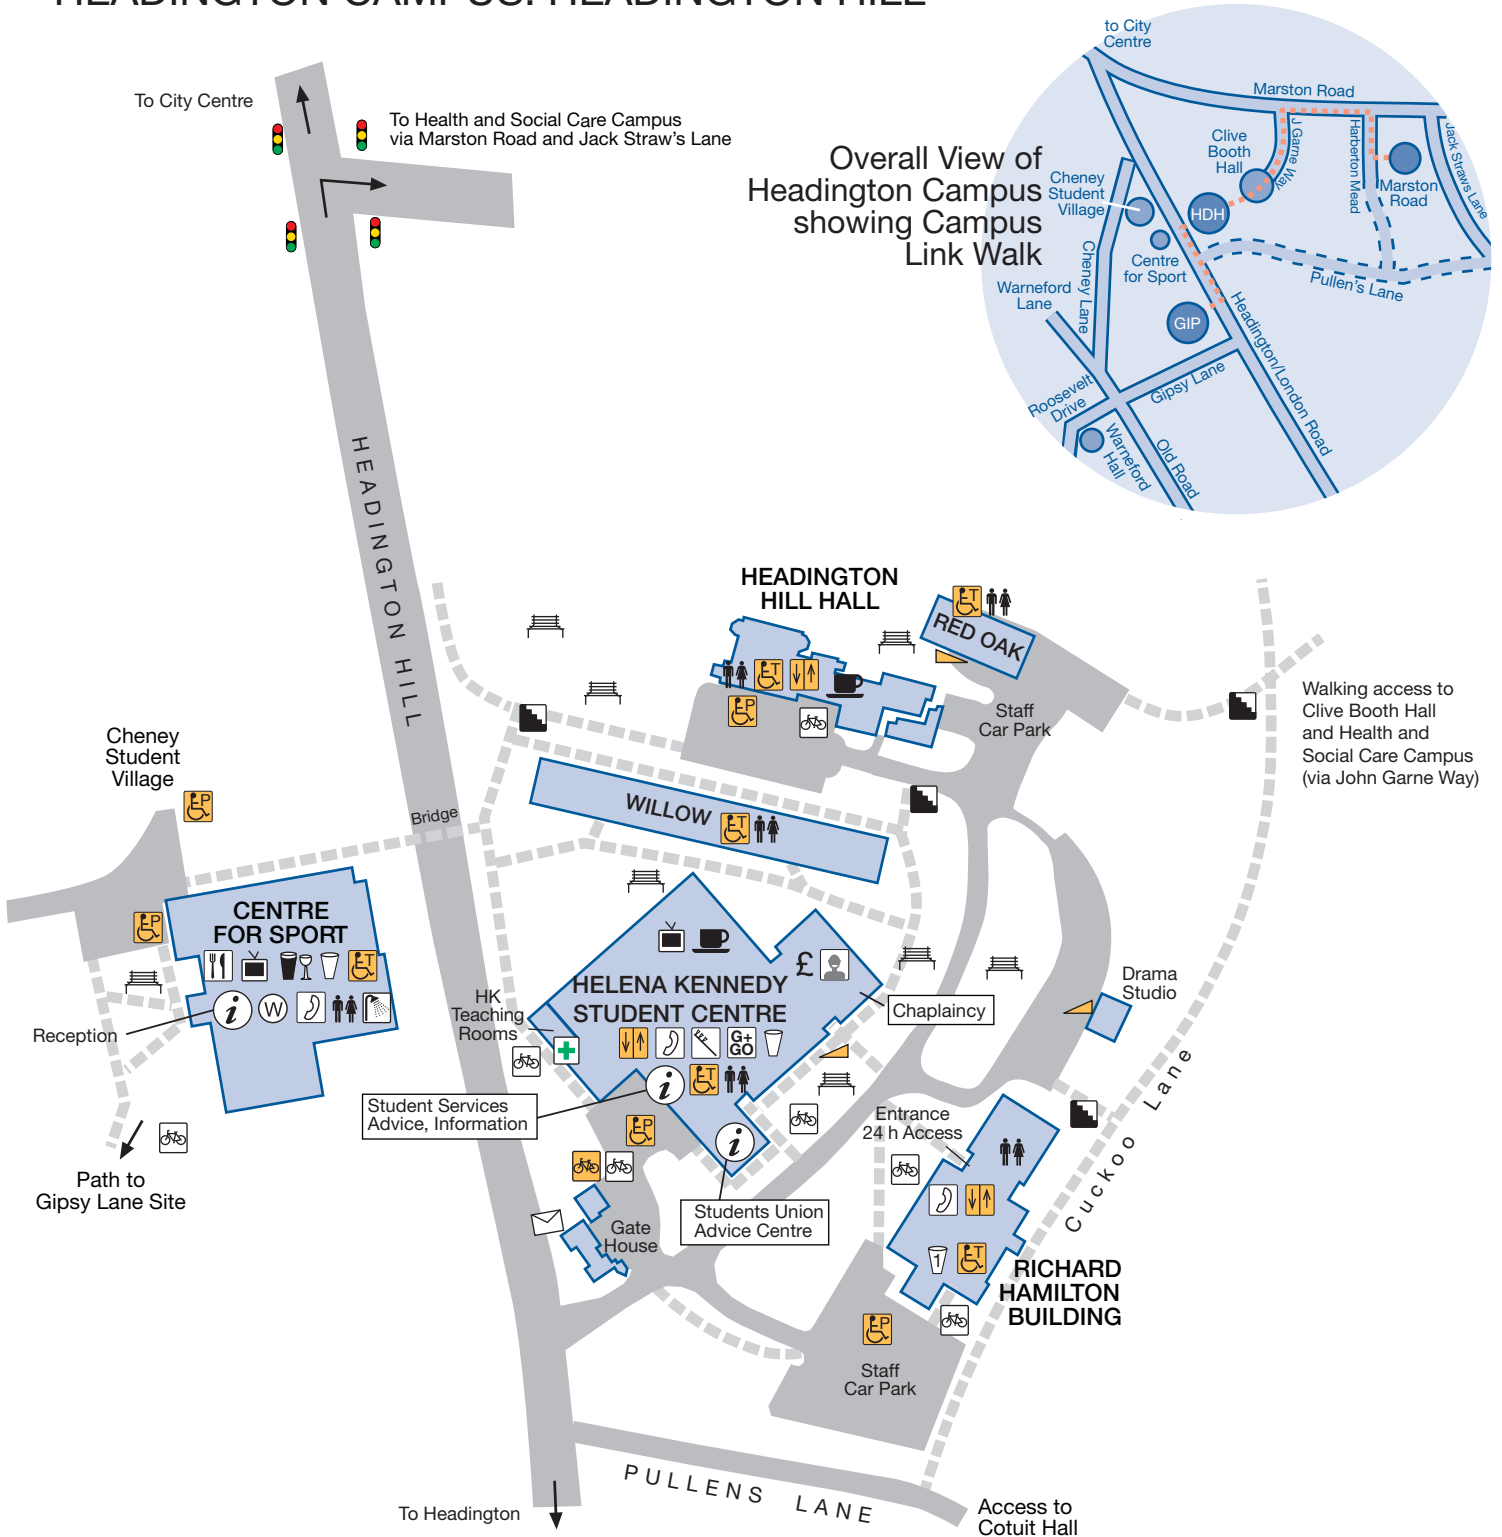

# The Useful Stuff Map

## HEADINGTON CAMPUS: HEADINGTON HILL

Overall View of Headington Campus showing Campus Link Walk

**KEY:**

- |                    |   |                     |
|--------------------|---|---------------------|
| Toilets            | Showers                                       | Postbox             |
| Accessible Toilets | Food & Drink                                  | Benches             |
| Accessible Parking | Coffee Shop                                   | Photo Booth         |
| Ramp               | Bar (Free water in all bars)                  | Cash Point          |
| Lift               | Vending Machine (1/2 indicates floor)         | TV                  |
| Steps              | Water Dispenser                               | Studental (Dentist) |
| Bike Racks         | Telephone                                     | Grab 'n' Go Shop    |
| Bike Boxes         | Medical Centre (access to Doctors and Nurses) |                     |