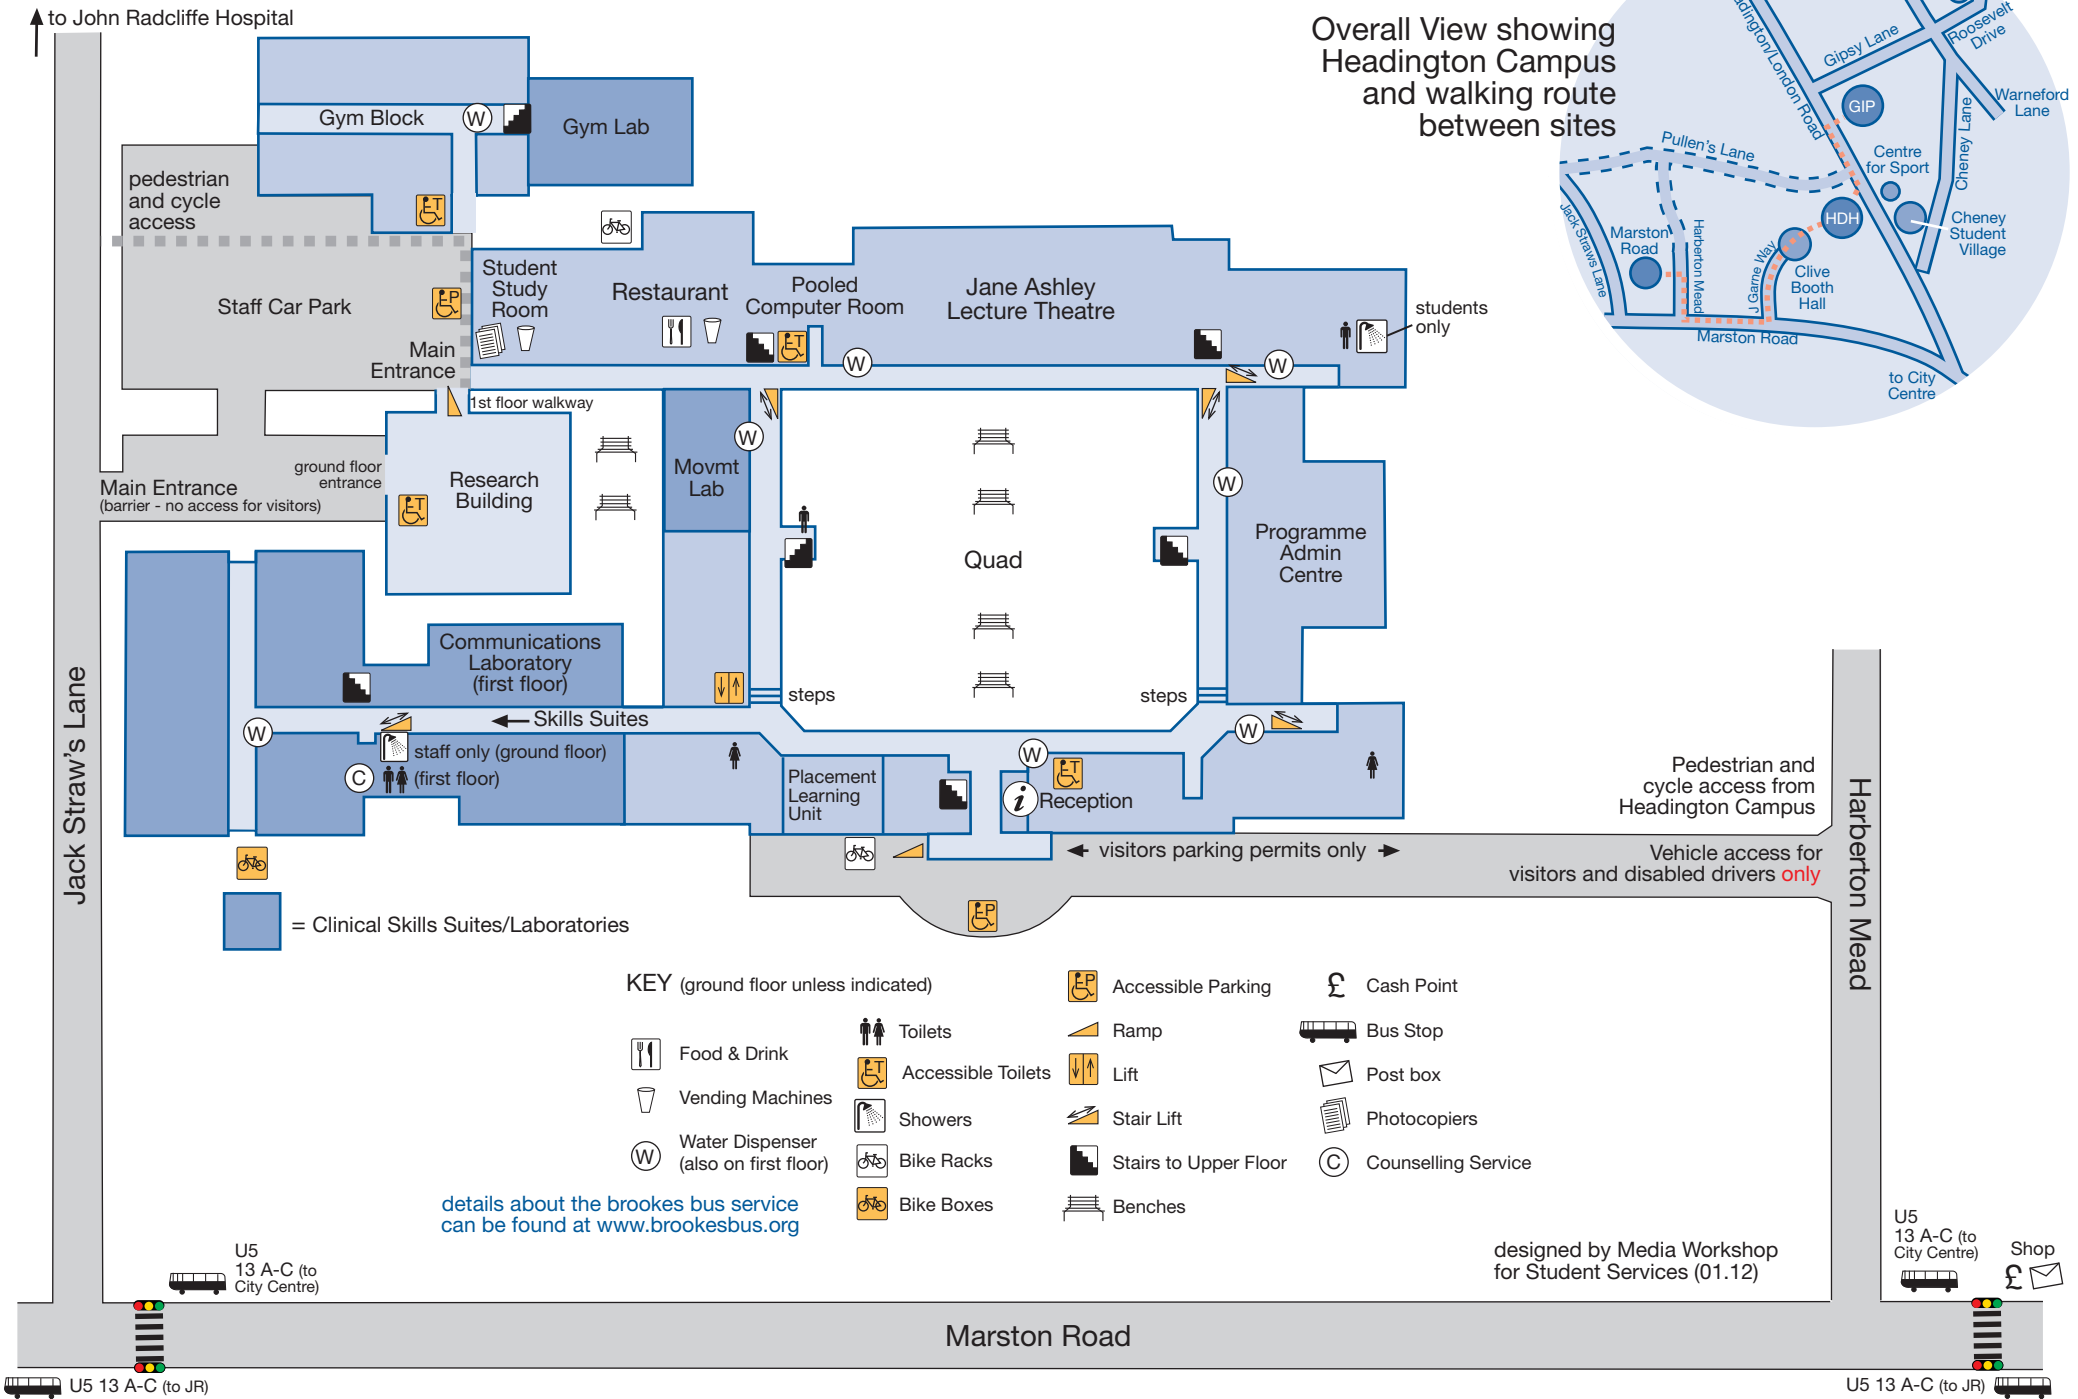

The Useful Stuff Map MARSTON ROAD SITE

Overall View showing Headington Campus and walking route between sites

 = Clinical Skills Suites/Laboratories

KEY (ground floor unless indicated)

- | | | | |
|---------------------------------------|--------------------|-----------------------|---------------------|
| Food & Drink | Toilets | Accessible Parking | Cash Point |
| Vending Machines | Accessible Toilets | Ramp | Bus Stop |
| Water Dispenser (also on first floor) | Showers | Lift | Post box |
| Water Dispenser (also on first floor) | Bike Racks | Stair Lift | Photocopiers |
| Water Dispenser (also on first floor) | Bike Boxes | Stairs to Upper Floor | Counselling Service |
| | | Benches | |

details about the brookes bus service can be found at www.brookesbus.org

designed by Media Workshop for Student Services (01.12)

U5 13 A-C (to City Centre)

Shop

U5 13 A-C (to JR)