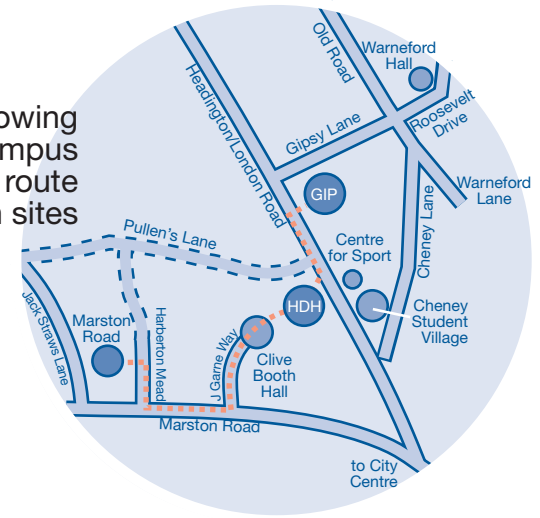

The Useful Stuff Map MARSTON ROAD SITE

Overall View showing Headington Campus and walking route between sites

 = Clinical Skills Suites/Laboratories

KEY (ground floor unless indicated)

- | | | | |
|---------------------------------------|--------------------|-----------------------|---------------------|
| Food & Drink | Toilets | Accessible Parking | Cash Point |
| Vending Machines | Accessible Toilets | Ramp | Bus Stop |
| Water Dispenser (also on first floor) | Showers | Lift | Post box |
| Water Dispenser (also on first floor) | Bike Racks | Stair Lift | Photocopiers |
| Water Dispenser (also on first floor) | Bike Boxes | Stairs to Upper Floor | Counselling Service |
| | | Benches | |

details about the brookes bus service can be found at www.brookesbus.org

designed by Media Workshop for Student Services (01.12)

U5 13 A-C (to City Centre)

Shop

U5 13 A-C (to JR)