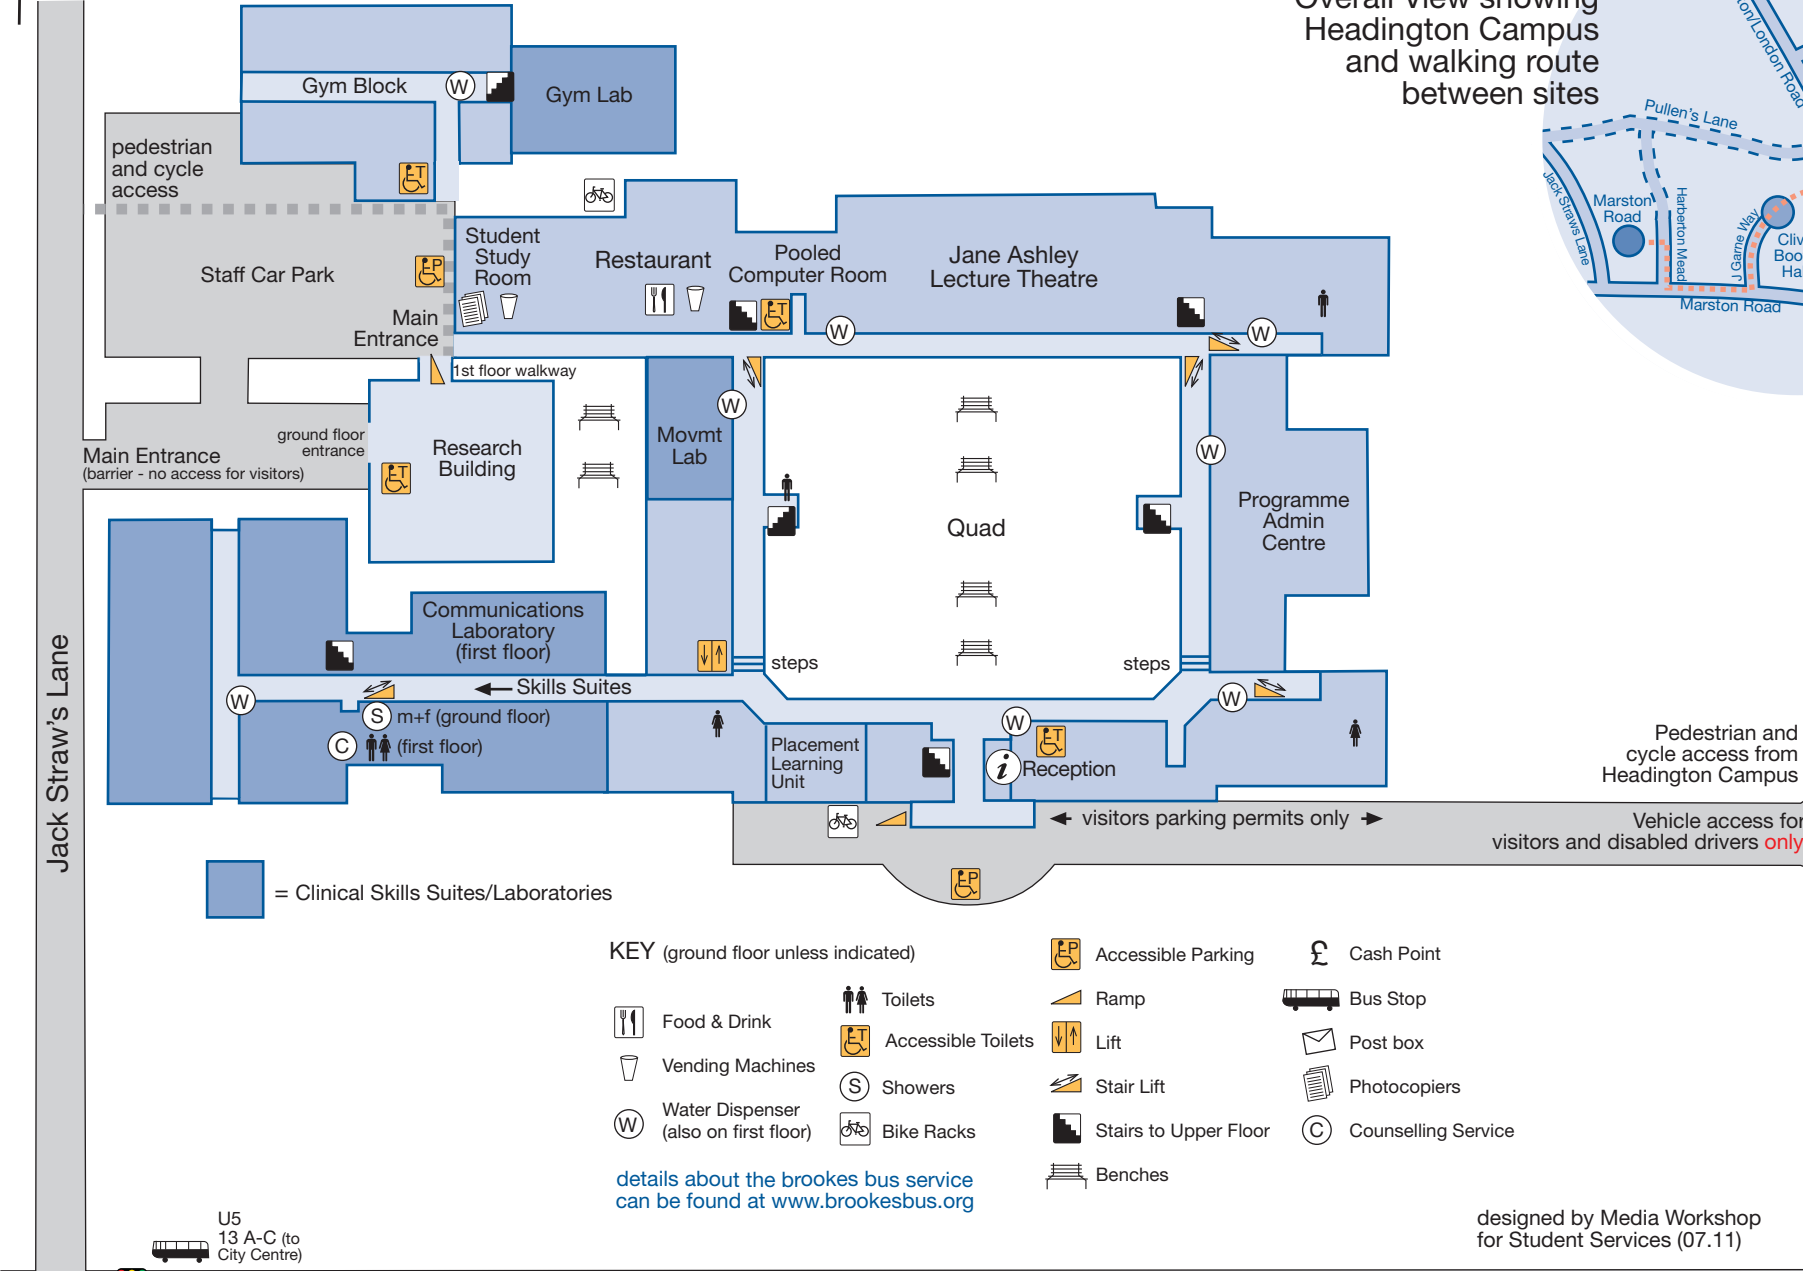

The Useful Stuff Map MARSTON ROAD SITE

↑ to John Radcliffe Hospital

Overall View showing Headington Campus and walking route between sites

KEY (ground floor unless indicated)

- | | | | |
|---------------------------------------|--------------------|-----------------------|---------------------|
| Food & Drink | Toilets | Accessible Parking | Cash Point |
| Vending Machines | Accessible Toilets | Ramp | Bus Stop |
| Water Dispenser (also on first floor) | Showers | Lift | Post box |
| Bike Racks | Stair Lift | Stairs to Upper Floor | Photocopiers |
| | Benches | | Counselling Service |

details about the brookes bus service can be found at www.brookesbus.org

designed by Media Workshop for Student Services (07.11)

Harberton Mead

U5 13 A-C (to City Centre) Shop

Marston Road

U5 13 A-C (to JR)