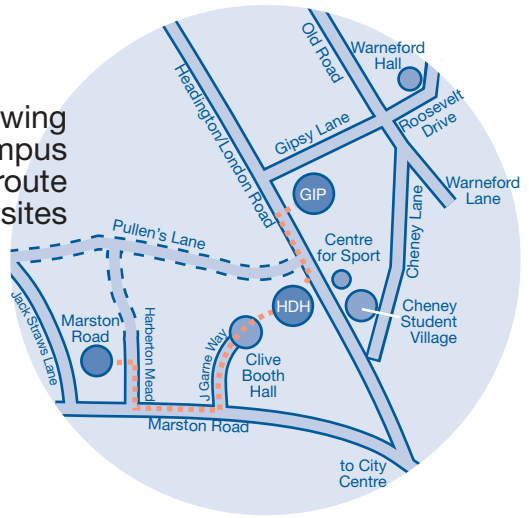

The Useful Stuff Map MARSTON ROAD SITE

↑ to John Radcliffe Hospital

Overall View showing Headington Campus and walking route between sites

KEY (ground floor unless indicated)

- | | | | |
|---------------------------------------|--------------------|-----------------------|---------------------|
| Food & Drink | Toilets | Accessible Parking | Cash Point |
| Vending Machines | Accessible Toilets | Ramp | Bus Stop |
| Water Dispenser (also on first floor) | Showers | Lift | Post box |
| Bike Racks | Stair Lift | Stairs to Upper Floor | Photocopiers |
| | Benches | | Counselling Service |

details about the brookes bus service can be found at www.brookesbus.org

designed by Media Workshop for Student Services (07.11)

Harberton Mead

U5 13 A-C (to City Centre) Shop

Marston Road

U5 13 A-C (to JR)