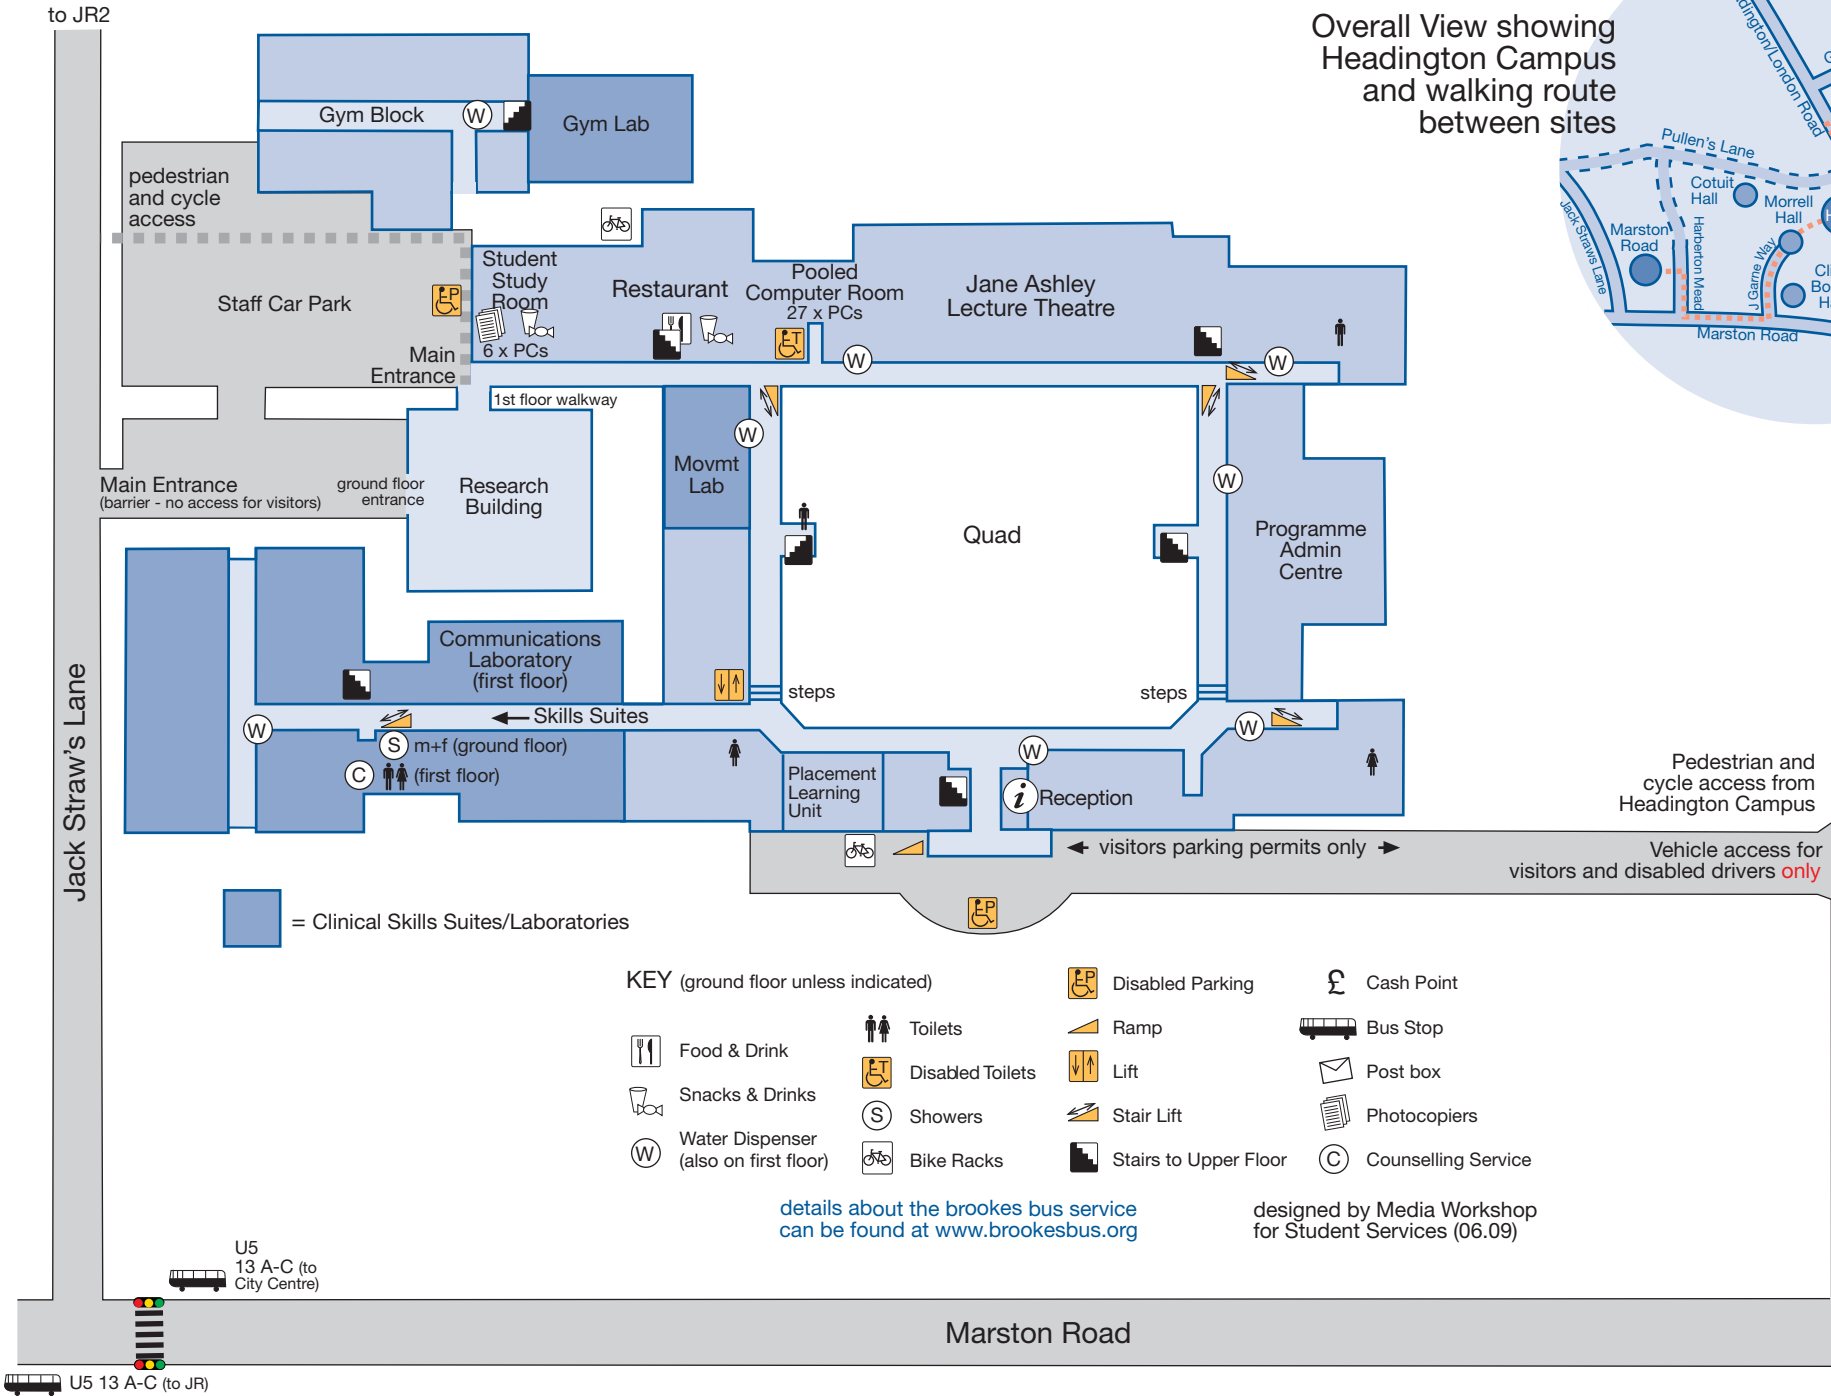

The Useful Stuff Map MARSTON ROAD SITE

Overall View showing Headington Campus and walking route between sites

= Clinical Skills Suites/Laboratories

KEY (ground floor unless indicated)

- | | | | |
|---------------------------------------|-----------------------|---------------------|--------------|
| Food & Drink | Toilets | Disabled Parking | Cash Point |
| Snacks & Drinks | Disabled Toilets | Ramp | Bus Stop |
| Water Dispenser (also on first floor) | Showers | Lift | Post box |
| Water Dispenser (also on first floor) | Bike Racks | Stair Lift | Photocopiers |
| Water Dispenser (also on first floor) | Stairs to Upper Floor | Counselling Service | |

details about the brookes bus service can be found at www.brookesbus.org

designed by Media Workshop for Student Services (06.09)