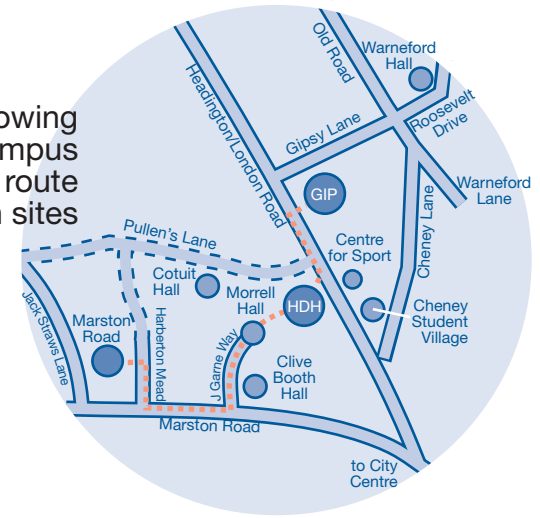

The Useful Stuff Map MARSTON ROAD SITE

Overall View showing Headington Campus and walking route between sites

= Clinical Skills Suites/Laboratories

KEY (ground floor unless indicated)

- | | | | |
|---------------------------------------|-----------------------|---------------------|--------------|
| Food & Drink | Toilets | Disabled Parking | Cash Point |
| Snacks & Drinks | Disabled Toilets | Ramp | Bus Stop |
| Water Dispenser (also on first floor) | Showers | Lift | Post box |
| Water Dispenser (also on first floor) | Bike Racks | Stair Lift | Photocopiers |
| Water Dispenser (also on first floor) | Stairs to Upper Floor | Counselling Service | |

details about the brookes bus service can be found at www.brookesbus.org

designed by Media Workshop for Student Services (06.09)