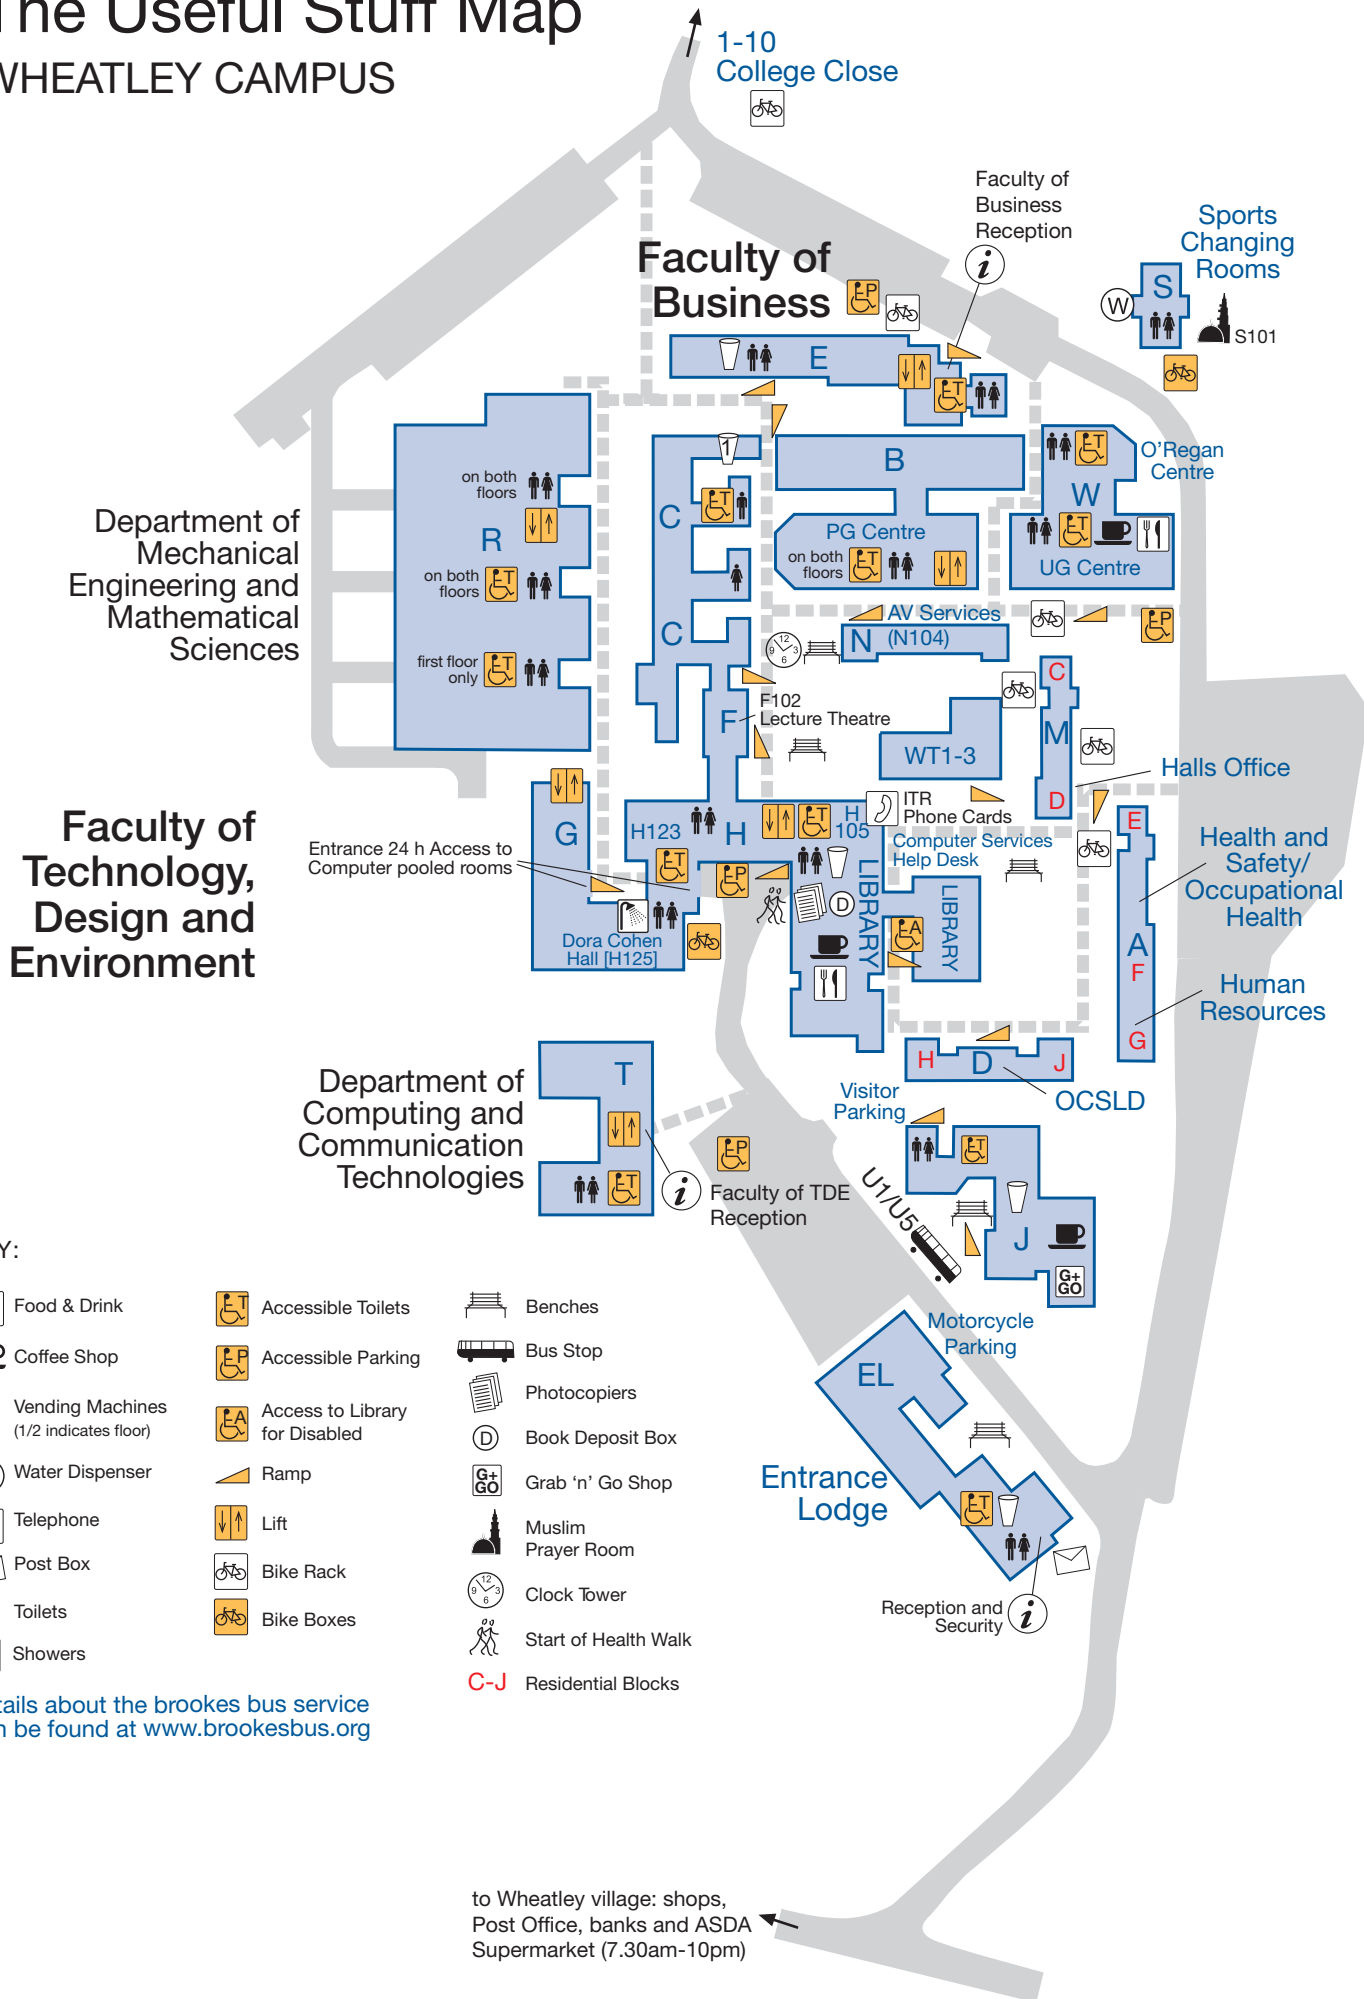

The Useful Stuff Map

WHEATLEY CAMPUS

Department of Mechanical Engineering and Mathematical Sciences

Faculty of Technology, Design and Environment

Department of Computing and Communication Technologies

Faculty of Business

Faculty of Business Reception

Sports Changing Rooms

S101

O'Regan Centre

Halls Office

Health and Safety/Occupational Health

Human Resources

KEY:

- | | | |
|--|--|--|
| | | |
| | | |
| | | |
| | | |
| | | |
| | | |
| | | |
| | | |
| | | |

details about the brookes bus service can be found at www.brookesbus.org

to Wheatley village: shops, Post Office, banks and ASDA Supermarket (7.30am-10pm)