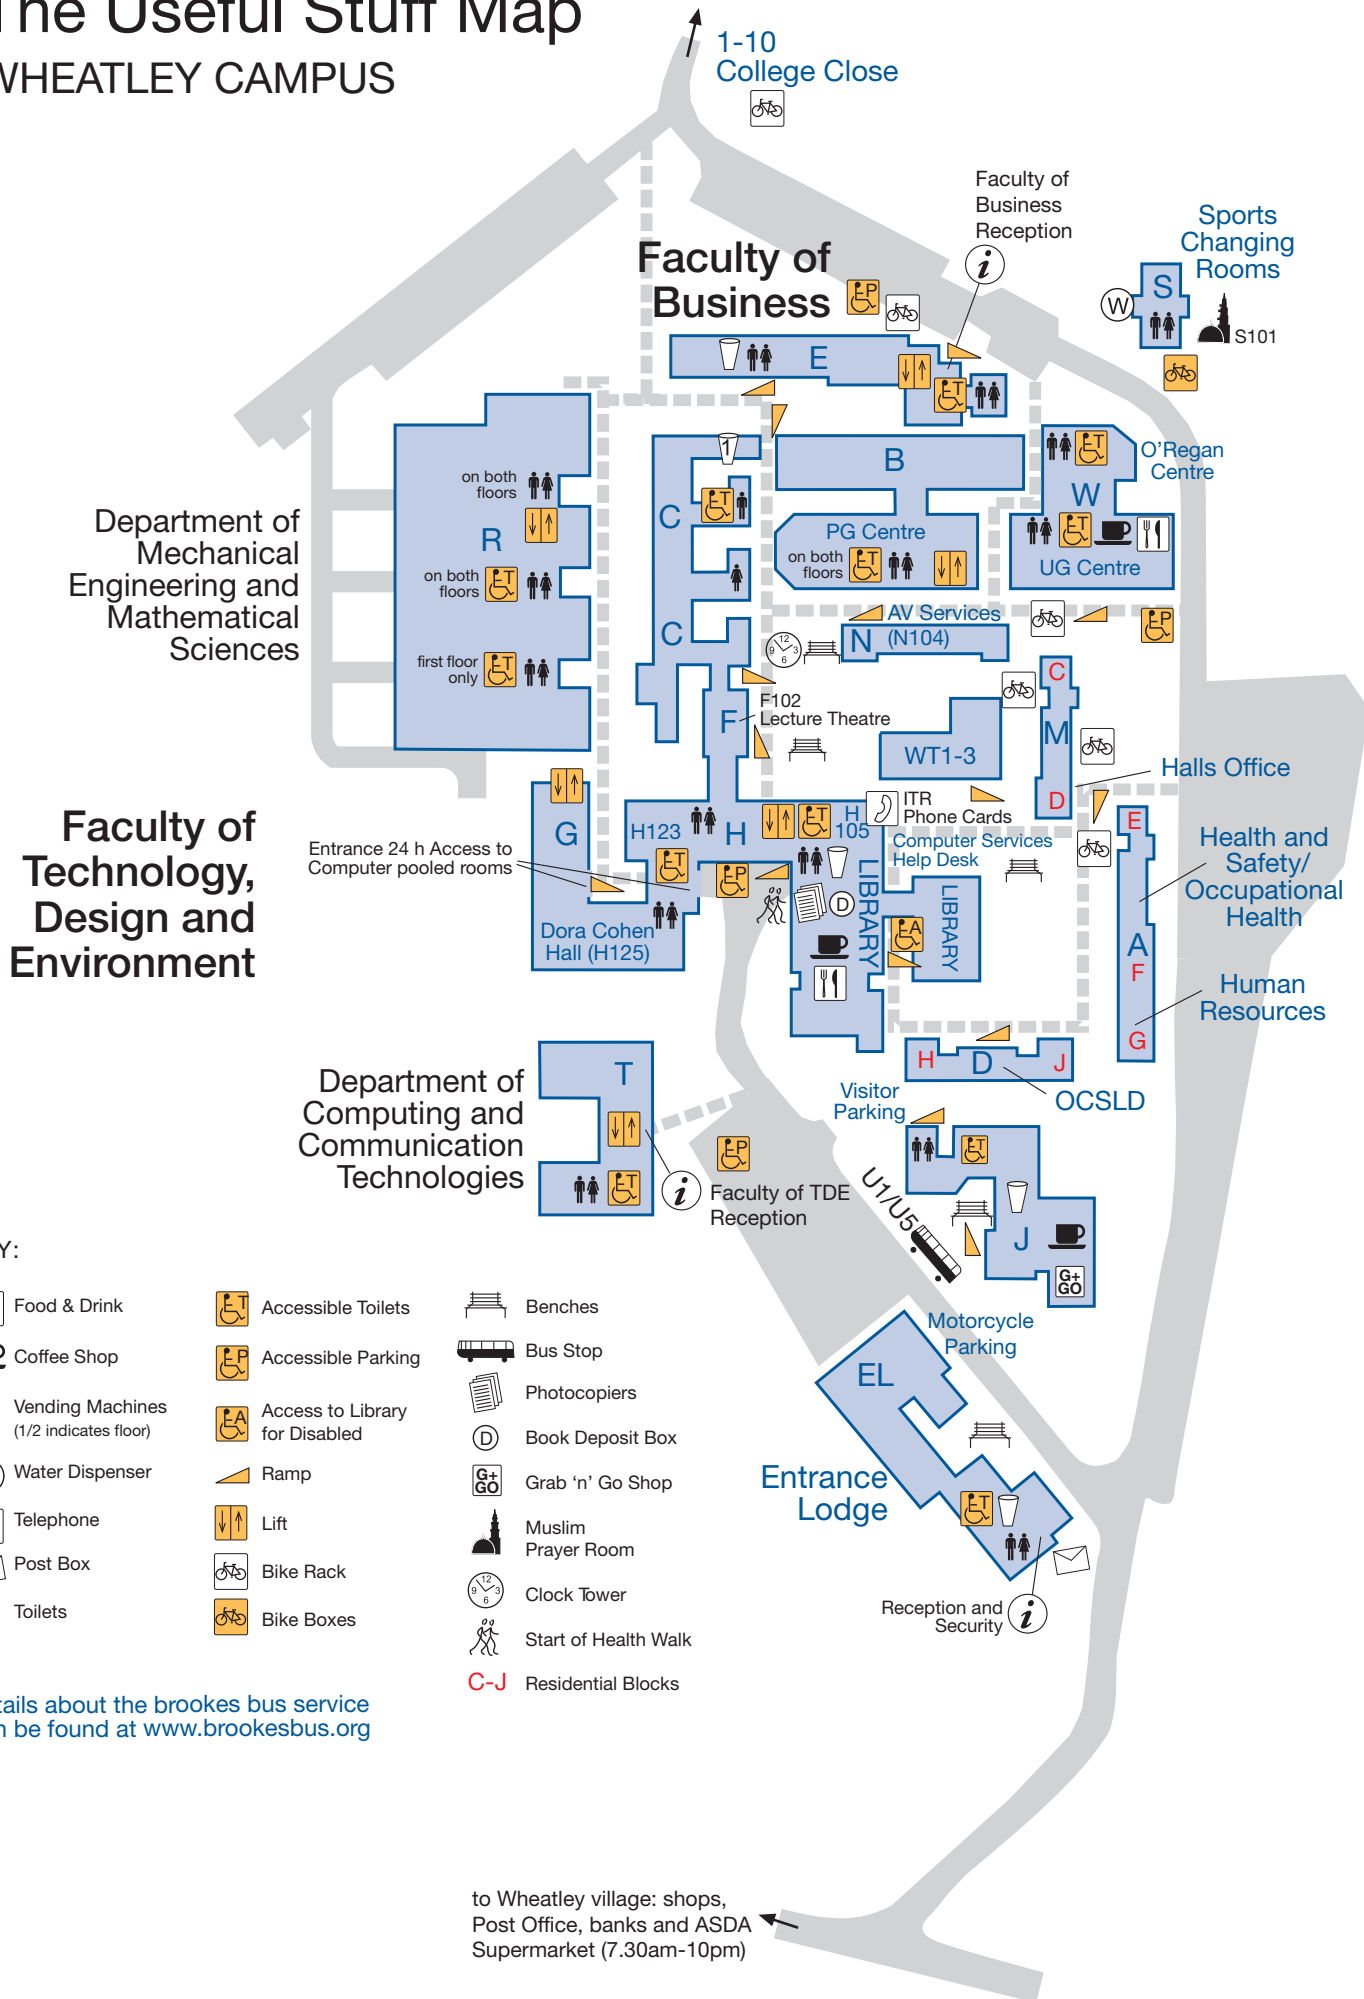

# The Useful Stuff Map

## WHEATLEY CAMPUS

**KEY:**

- |   |                                |                      |
|---|--------------------------------|----------------------|
| Food & Drink                              | Accessible Toilets             | Benches              |
| Coffee Shop                               | Accessible Parking             | Bus Stop             |
| Vending Machines<br>(1/2 indicates floor) | Access to Library for Disabled | Photocopiers         |
| Water Dispenser                           | Ramp                           | Book Deposit Box     |
| Telephone                                 | Lift                           | Grab 'n' Go Shop     |
| Post Box                                  | Bike Rack                      | Muslim Prayer Room   |
| Toilets                                   | Bike Boxes                     | Clock Tower          |
|   |                                | Start of Health Walk |
|   |                                | Residential Blocks   |

details about the brookes bus service can be found at [www.brookesbus.org](http://www.brookesbus.org)

to Wheatley village: shops, Post Office, banks and ASDA Supermarket (7.30am-10pm)