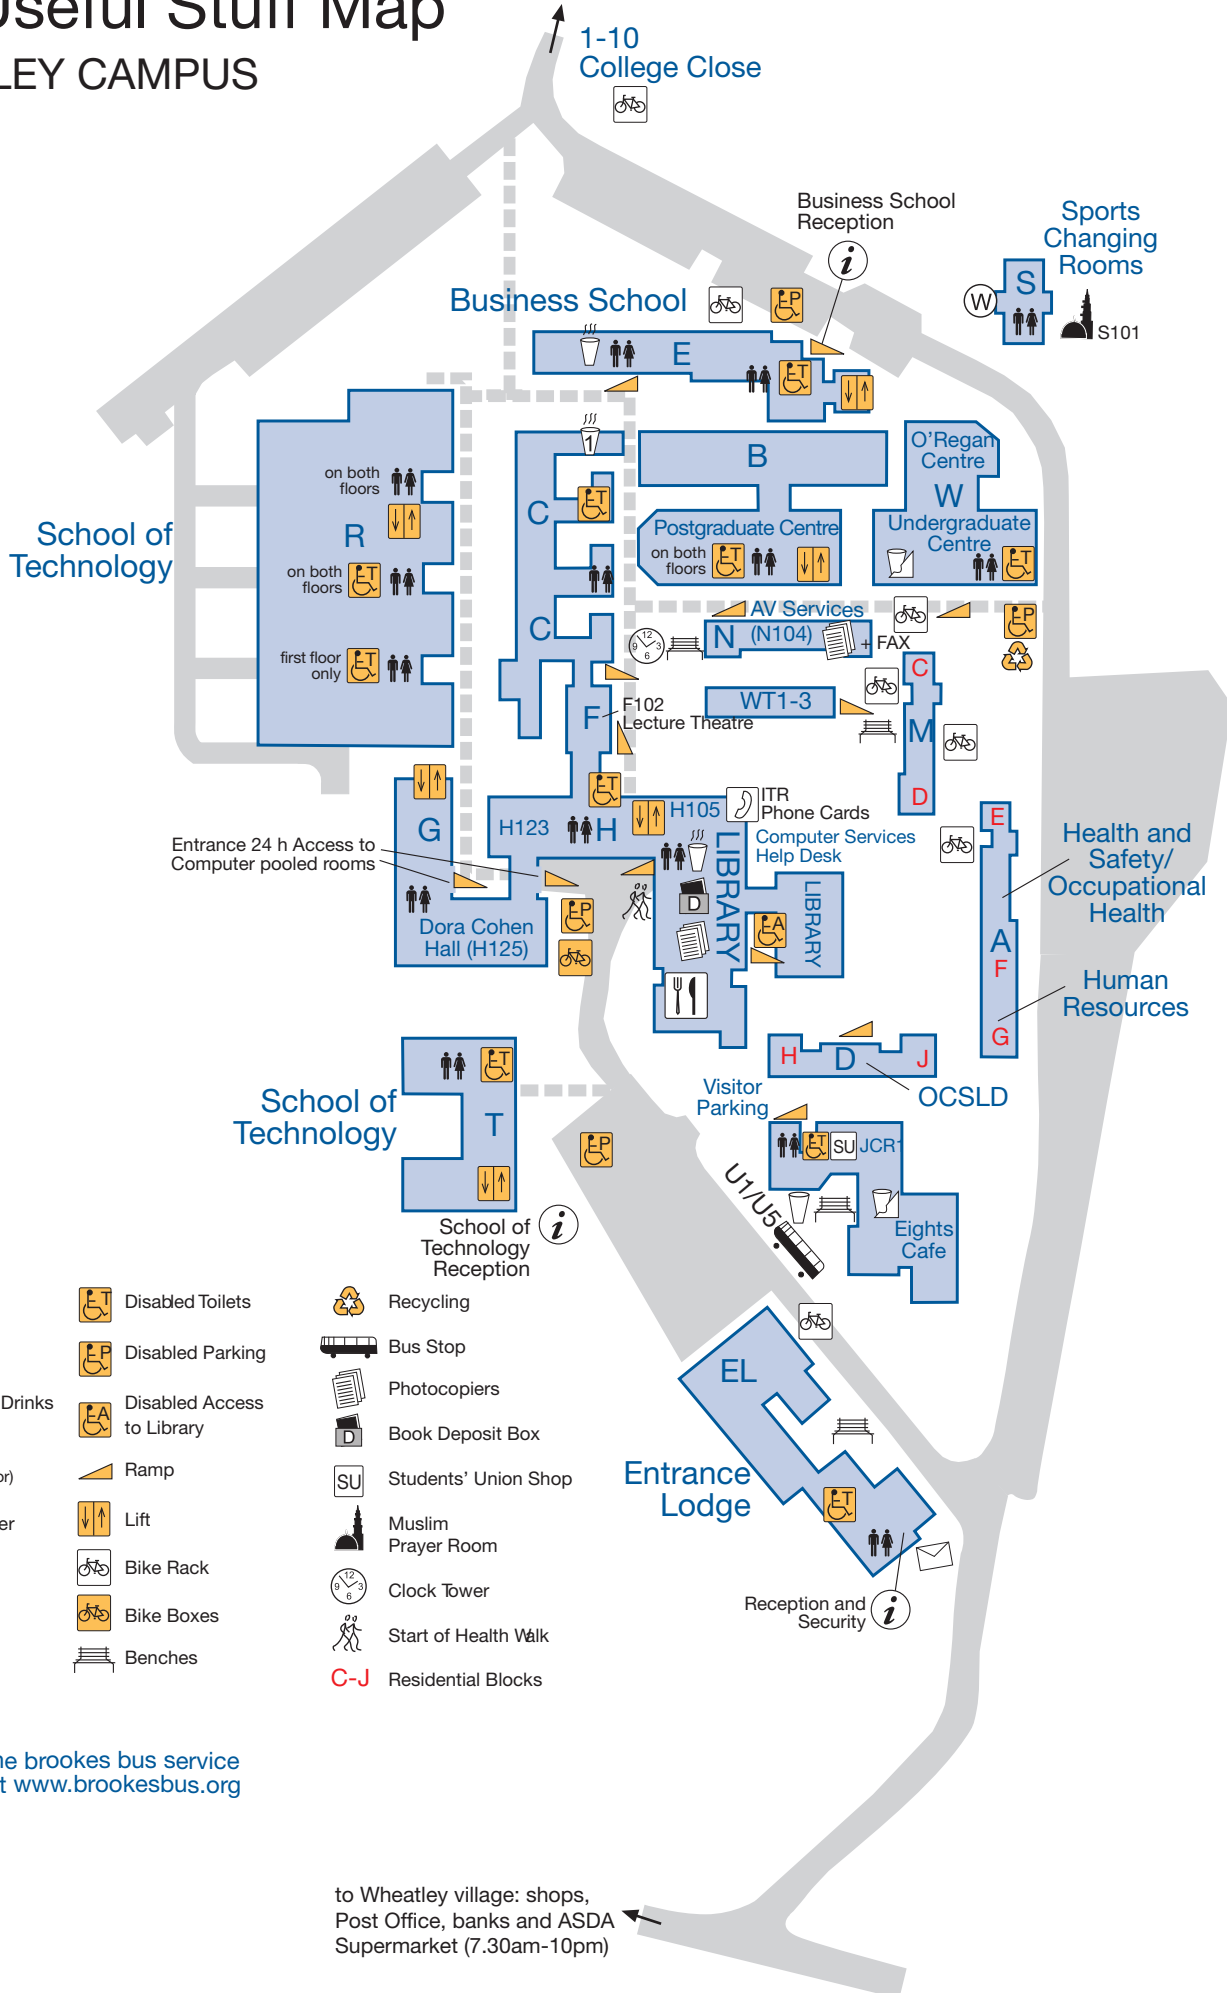

# The Useful Stuff Map

## WHEATLEY CAMPUS

**KEY:**

- |                                     |                            |                      |
|-------------------------------------|----------------------------|----------------------|
| Food & Drink                        | Disabled Toilets           | Recycling            |
| Cold Drinks                         | Disabled Parking           | Bus Stop             |
| Sandwiches & Drinks                 | Disabled Access to Library | Photocopiers         |
| Hot Drinks<br>(1/2 indicates floor) | Ramp                       | Book Deposit Box     |
| Water Dispenser                     | Lift                       | Students' Union Shop |
| Telephone                           | Bike Rack                  | Muslim Prayer Room   |
| Post Box                            | Bike Boxes                 | Clock Tower          |
| Toilets                             | Benches                    | Start of Health Walk |
|                                     |                            | Residential Blocks   |

details about the brookes bus service can be found at [www.brookesbus.org](http://www.brookesbus.org)

to Wheatley village: shops, Post Office, banks and ASDA Supermarket (7.30am-10pm)