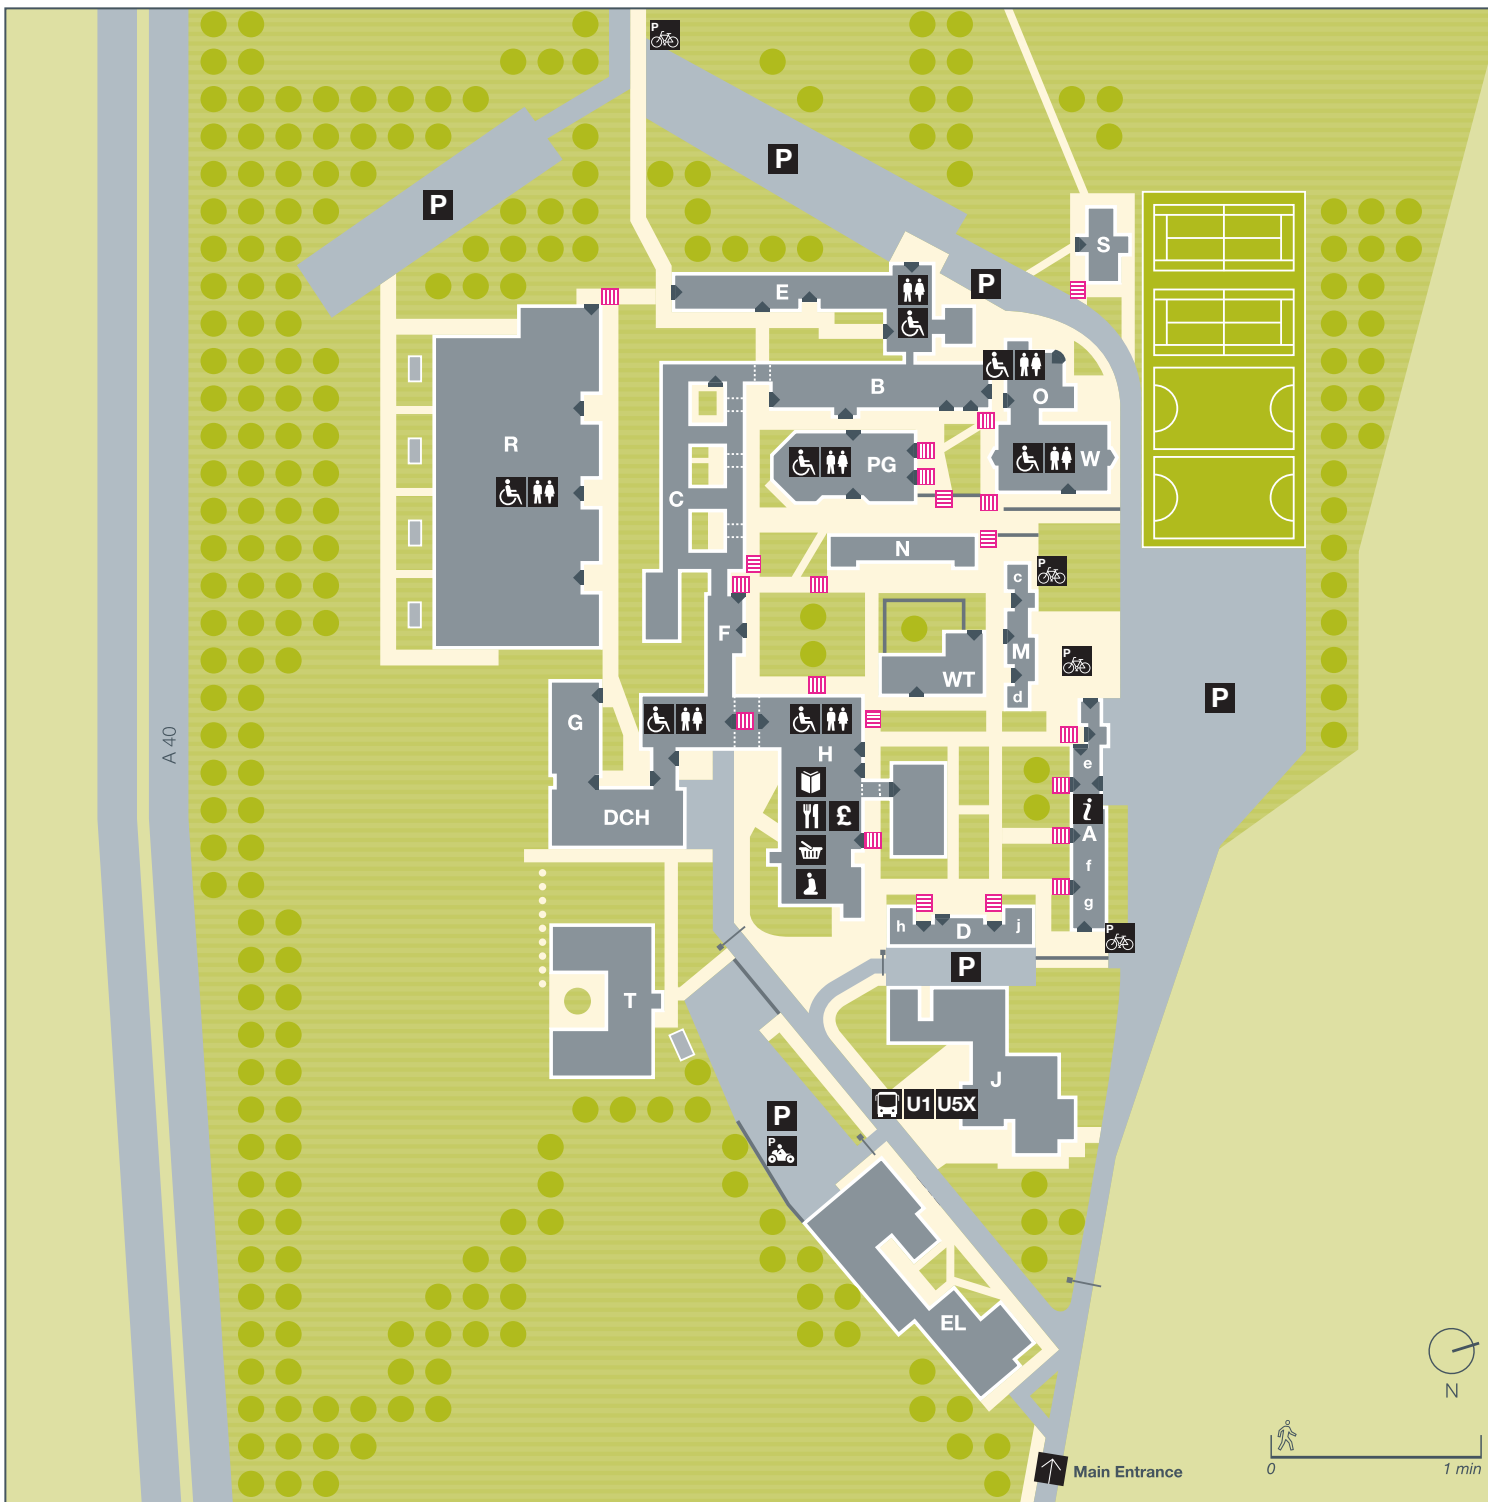

WHEATLEY CAMPUS

A. Block

Reception
Residences

B. Block

Holosuite
Human Resources
Robot Lab
TV studio

C. Block

Occupational Health

D. Block

Residences

DCH. Dora Cohen Hall

E. Block

FAB Lab
Raspberry Pi Lab

EL. Entrance Lodge

F. Block

Lecture Theatre

G. Block

Closed Network Lab
Closed Server Lab
24-hour computer rooms

H. Block

Library
Multifaith Room
Services for students
Shop
The Hub
24-hour computer room

J. Block

M. Block

Residences (c, d)
Halls Office

N. Block

O. O'Regan Centre

PG. The Polygon

Stuart Rooks Lecture Theatre

R. Block

Autolab and engineering laboratories
Mathematics lab

S. Block

Sports changing rooms

T. Turing