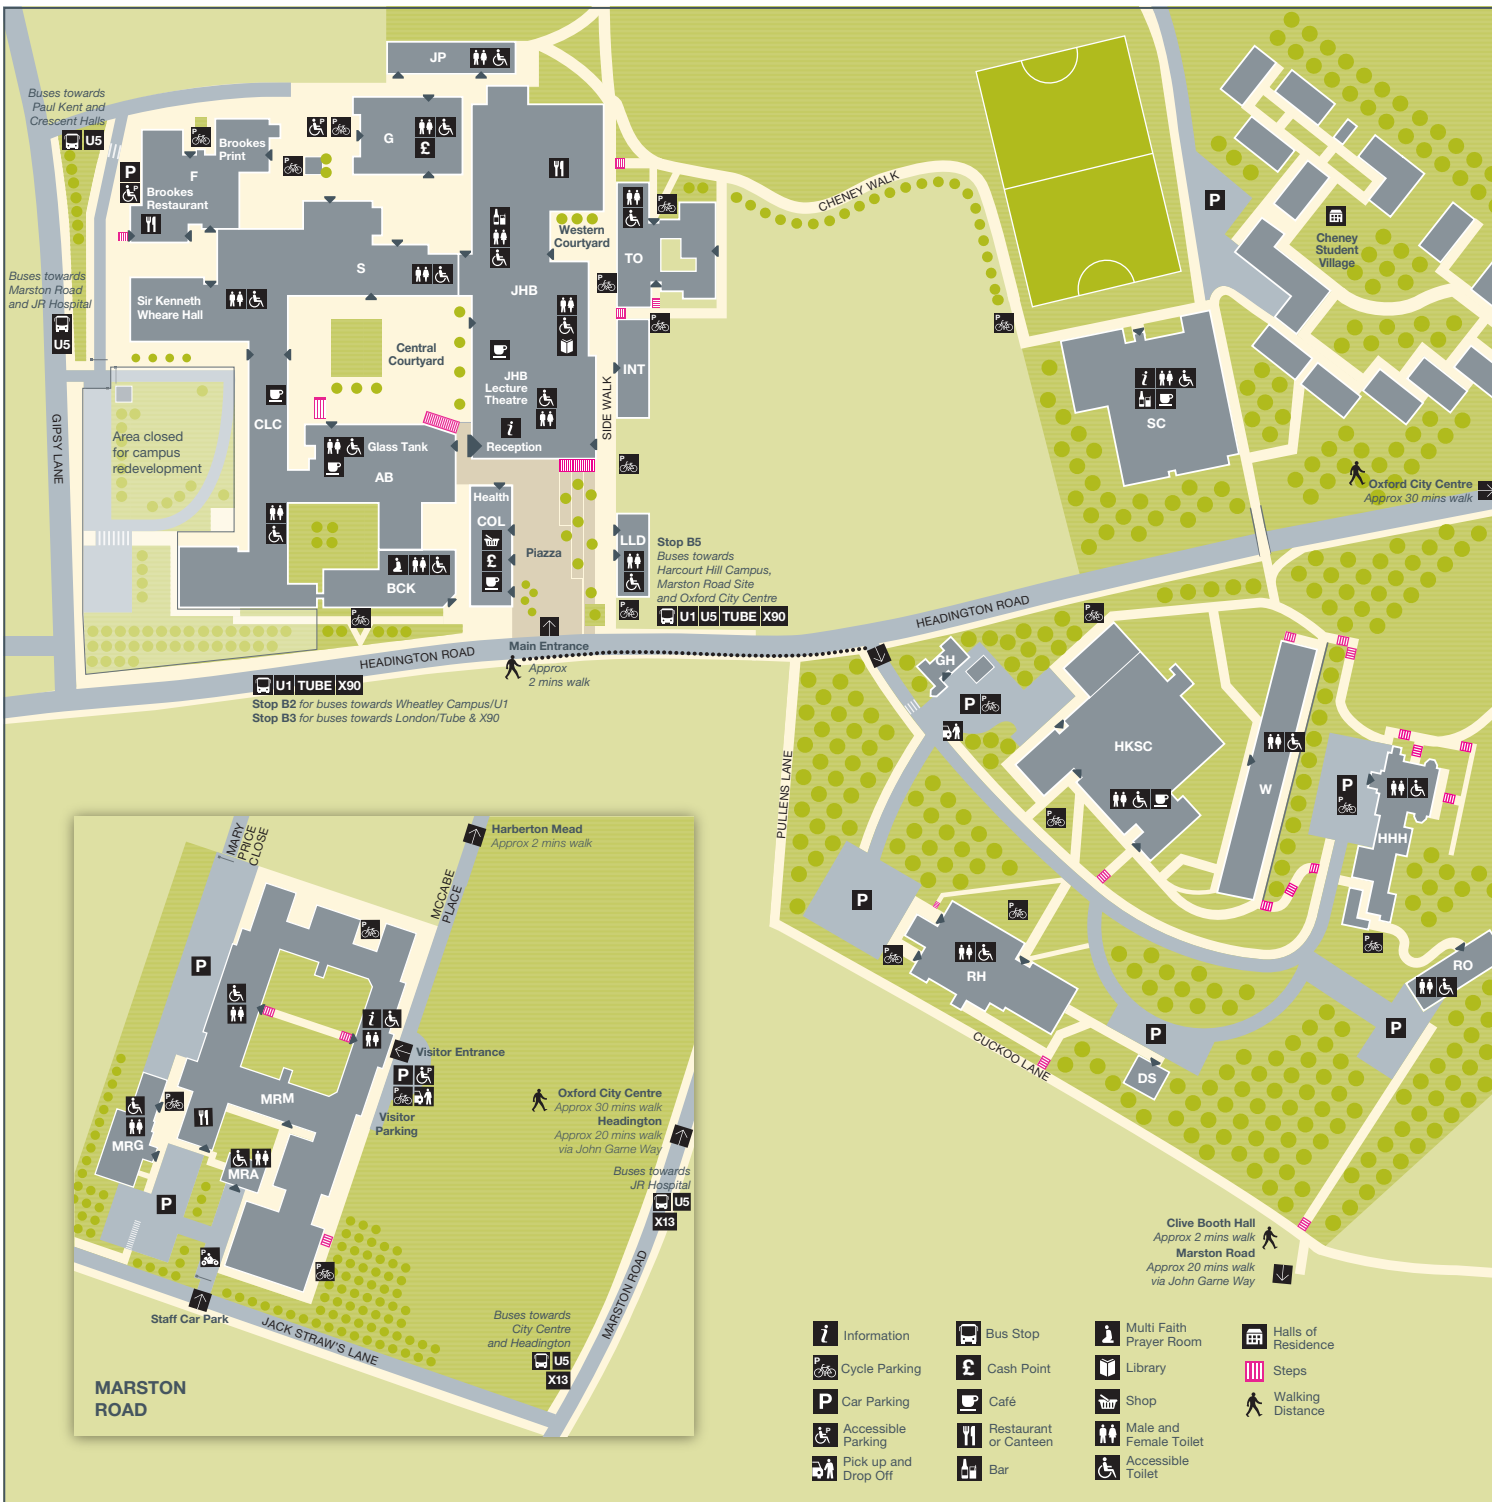

HKSC. Helena Kennedy

RH. Richard Hamilton

Film Studies
Fine Art
Foundation Art & Design
Music
Publishing

RO. Red Oak

SC. Centre for Sport

W. Willow

JHB. John Henry Brookes Building

Main Reception
Brookes Union
Café Central
Careers Centre
Deli
IT Service Desk
Library
Student Central
Taylor's Yard
The Terrace
Upgrade

TO. Tonge

English & Modern Languages
Health & Life Sciences
History, Philosophy & Culture

MARSTON ROAD

MRA. Annex

MRG. Gym

Clinical skills & simulation labs
Student Support

MRM. Main Building

Clinical skills and simulation labs
Health Sciences, Social Work & Professional Development
IT Service Desk
Jane Ashley Lecture Theatre
Oxford School of Nursing and Midwifery
Programme Administration
Restaurant and Cafe

- Information
- Bus Stop
- Multi Faith Prayer Room
- Halls of Residence
- Cycle Parking
- Cash Point
- Library
- Steps
- Car Parking
- Café
- Shop
- Walking Distance
- Accessible Parking
- Restaurant or Canteen
- Male and Female Toilet
- Accessible Toilet
- Pick up and Drop Off
- Bar
- Accessible Toilet