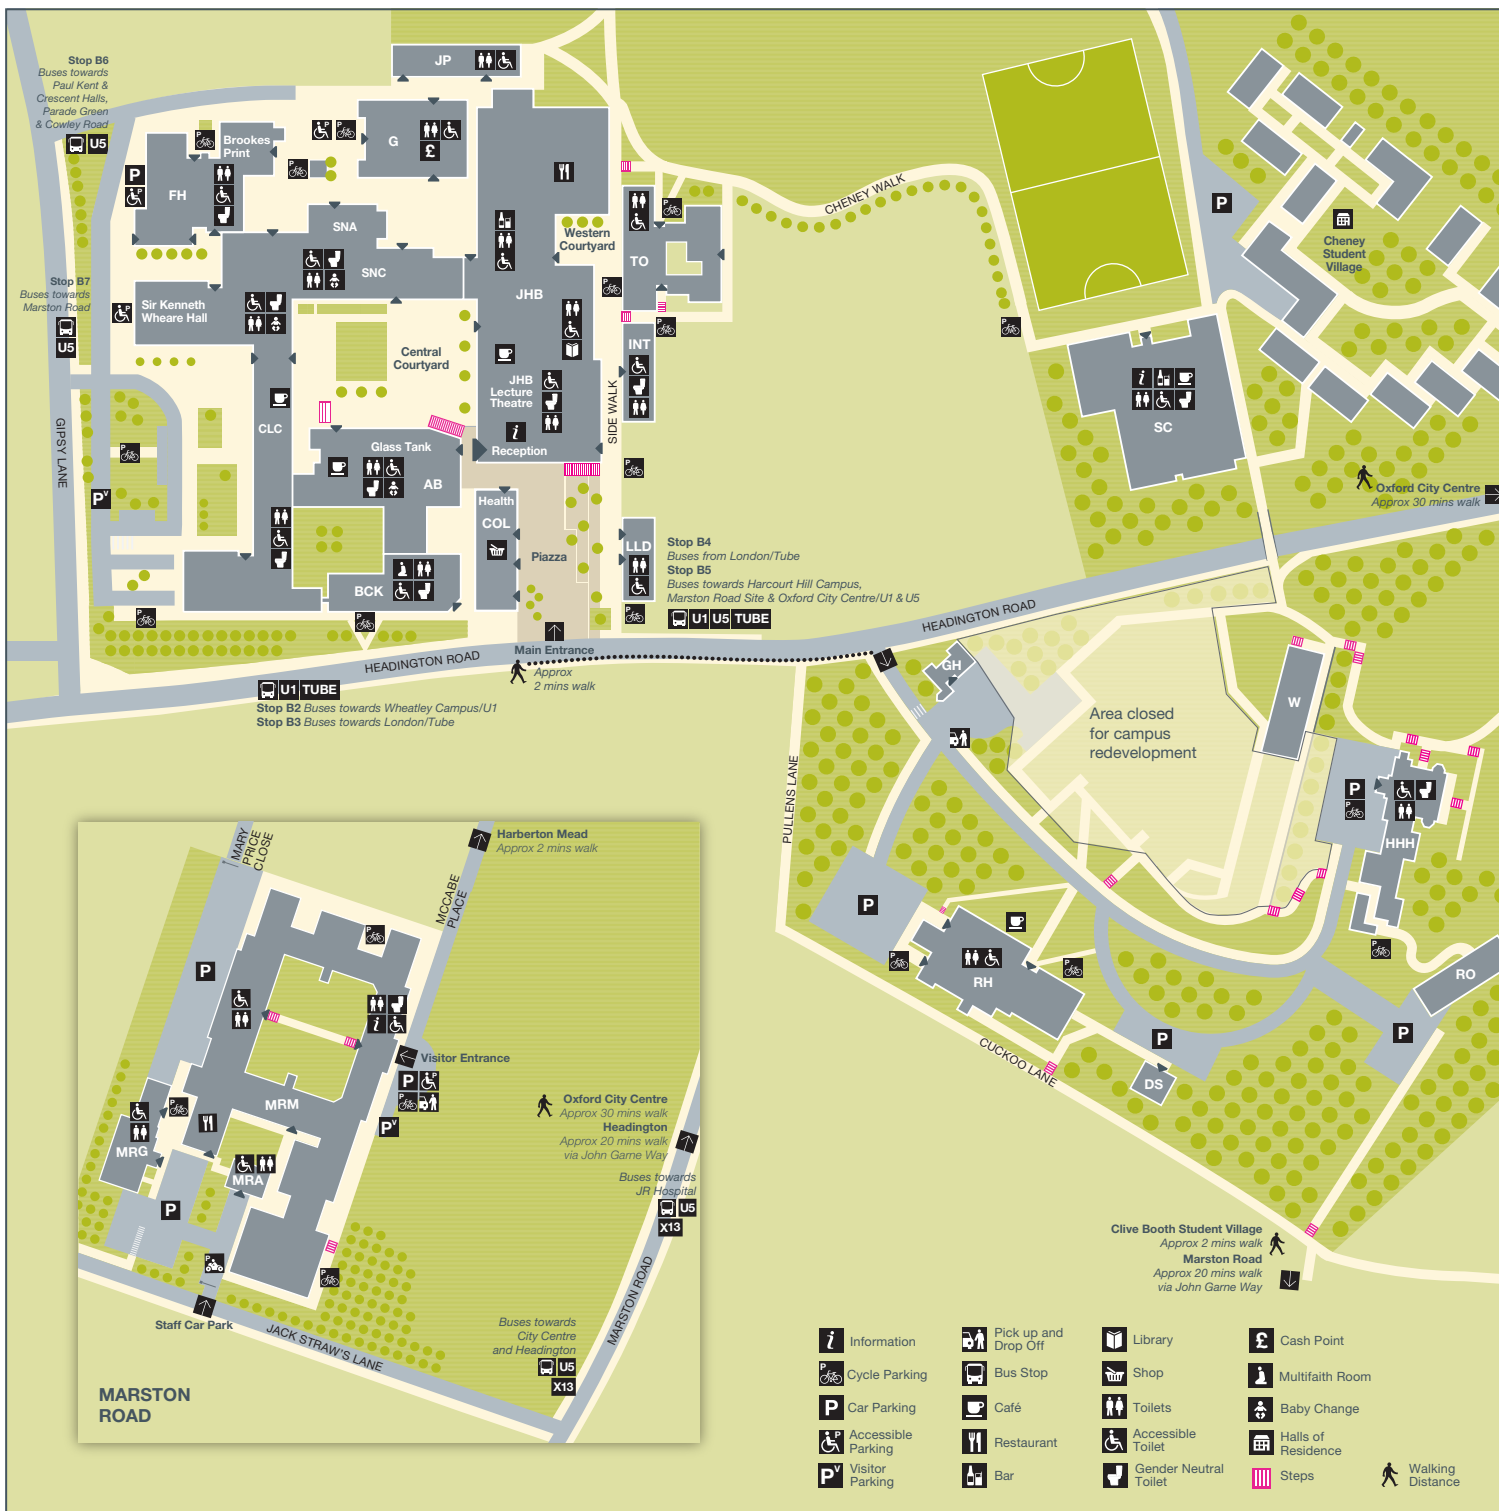

HEADINGTON CAMPUS

GIPSY LANE

AB. Abercrombie

Avo Café
Architecture
Built Environment

BCK. Buckley

Academic Office
Finance & Legal Services
Marketing & Communications
Multifaith Rooms
Research & Business Development
Strategic Change & Planning
Student Finance
Wellbeing

CLC. Clerici

Business School
Clerici Café
Sir Kenneth Wheare Hall
Vice-Chancellor's Office

COL. Colonnade

Colonnade Store
Health & Life Sciences
OxINMAHR
Studental

FH. Fuller

Print, Post & Distribution

G. Gibbs

Humanities & Social Sciences

INT. International Centre

Enterprise Centre

JHB. John Henry Brookes Building

Main Reception
Brookes Union
Café Central
Careers Centre
Deli
IT Service Desk
Library
Student Central
Taylor's Yard
The Terrace
Centre for Academic Development
24-hour computer rooms

JP. John Payne

Architecture workshops
Estates & Campus Services
Technology Laboratory
Sports & Coaching

LLD. Lloyd

Accommodation Bureau
Admissions
Transport Services
UK Recruitment & Partnerships

SNC/SNA. Sinclair & Annex

Health & Life Sciences

TO. Tonge

Bioinnovation Hub
English & Modern Languages
History, Philosophy & Culture

HEADINGTON HILL

DS. Drama Studio

GH. Gatehouse

HHH.

Headington Hill Hall

Confucius Institute
Law

RH. Richard Hamilton

Arts

RO. Red Oak

Teaching rooms

SC. Centre for Sport

W. Willow

Oxford Brookes University Boat Club

MARSTON ROAD

MRA. Annex

MRG. Gym

Clinical skills and simulation labs

MR. Main Building

Clinical skills and simulation labs
IT Service Desk
Jane Ashley Lecture Theatre
Nursing and Midwifery
Restaurant and Cafe

Information	Pick up and Drop Off	Library	Cash Point
Cycle Parking	Bus Stop	Shop	Multifaith Room
Car Parking	Café	Toilets	Baby Change
Accessible Parking	Restaurant	Accessible Toilet	Halls of Residence
Visitor Parking	Bar	Gender Neutral Toilet	Steps
		Walking Distance