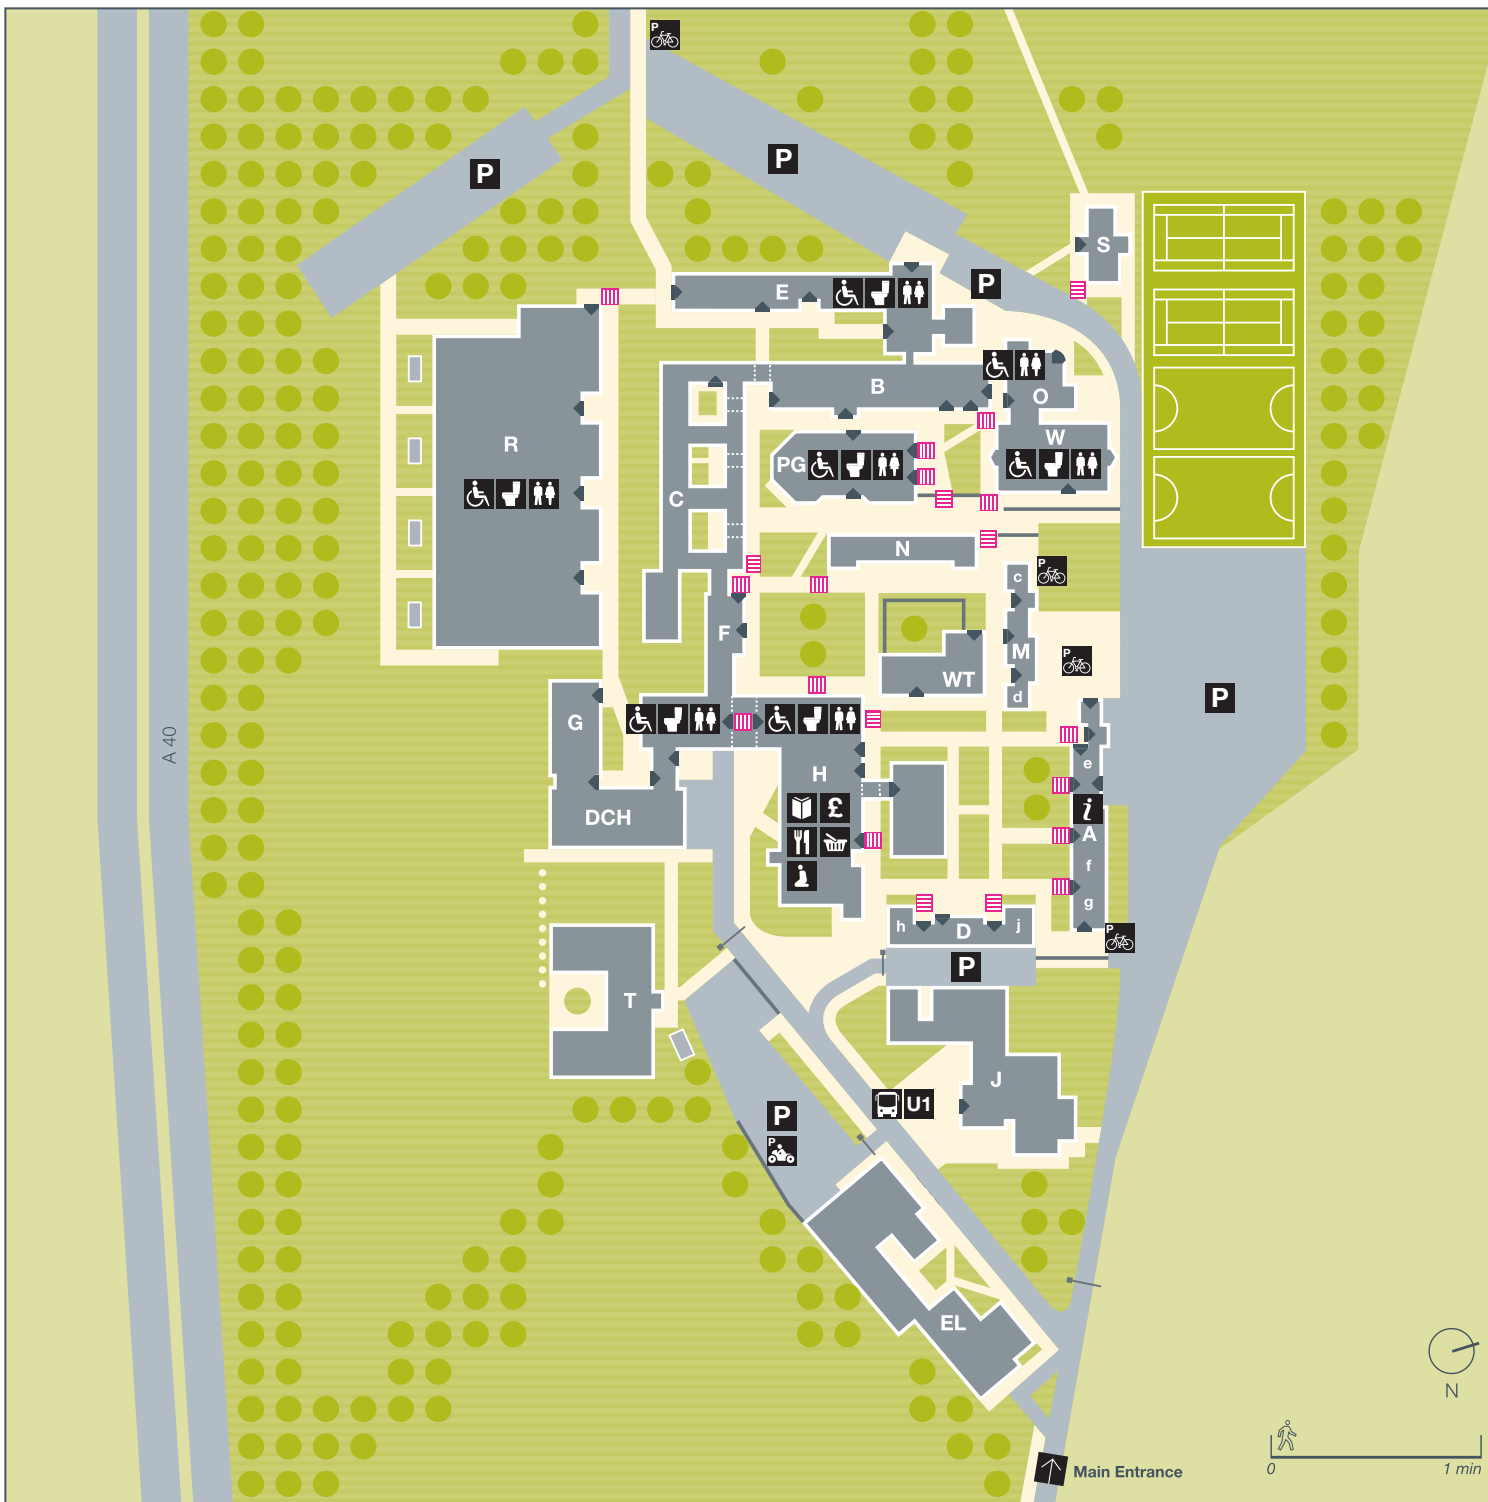

WHEATLEY CAMPUS

A. Block

Reception
Residences

B. Block

Holosuite
Human Resources
Robot Lab
TV studio

C. Block

Occupational Health

D. Block

Residences

DCH. Dora Cohen Hall

E. Block

FAB Lab
Raspberry Pi Lab

EL. Entrance Lodge

F. Block

Lecture Theatre

G. Block

Closed Network Lab
Closed Server Lab
24-hour computer rooms

H. Block

Library
Multifaith Room
Services for students
Shop
ICE Qube
24-hour computer room

J. Block

Residences (c, d)
Halls Office

N. Block

O. O'Regan Centre

Information

Library

Café

Shop

Cash Point

Multifaith Room

Toilets

Accessible Toilets