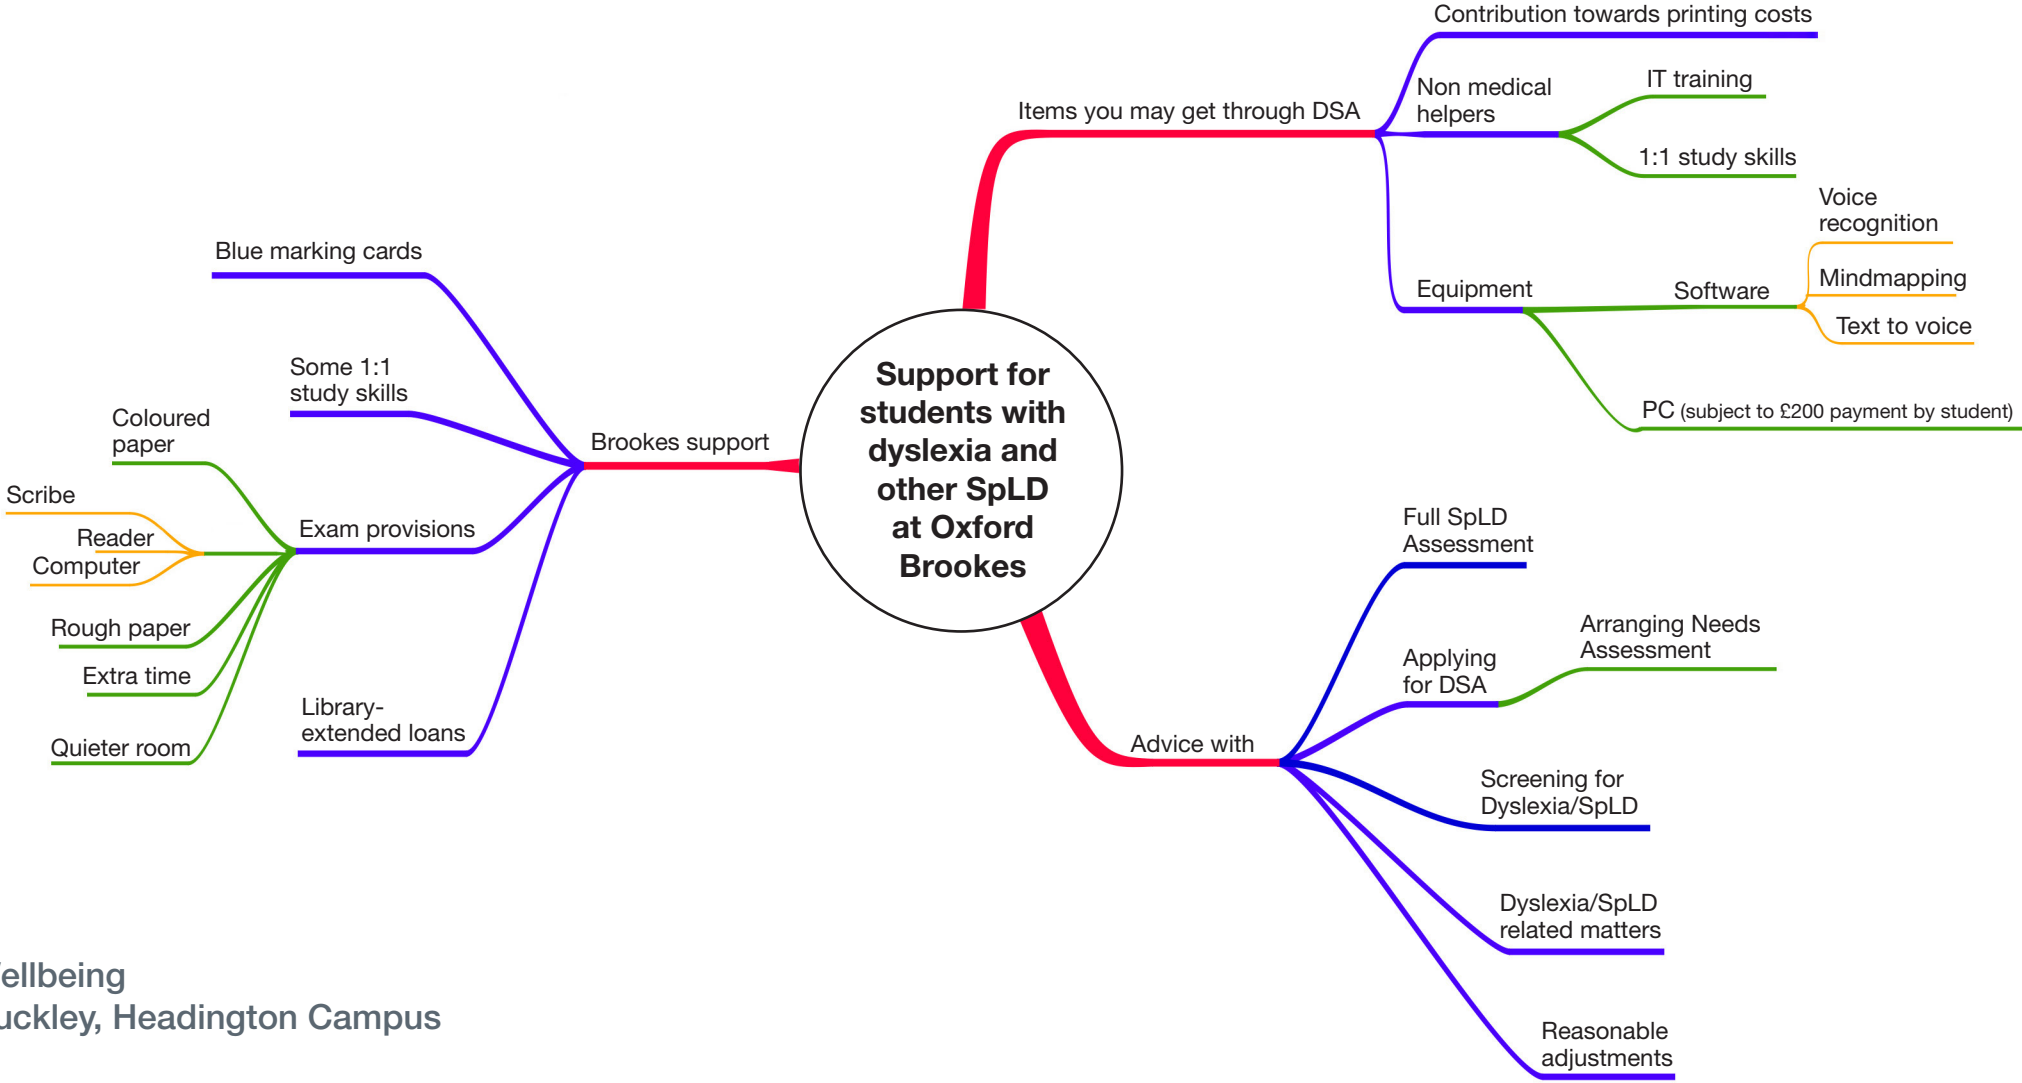

# Dyslexia and Specific Learning Difficulties Team

Wellbeing  
Buckley, Headington Campus

Tel: 01865 484653  
Email: [dyslexiaspld@brookes.ac.uk](mailto:dyslexiaspld@brookes.ac.uk)  
[www.brookes.ac.uk/dyslexia](http://www.brookes.ac.uk/dyslexia)