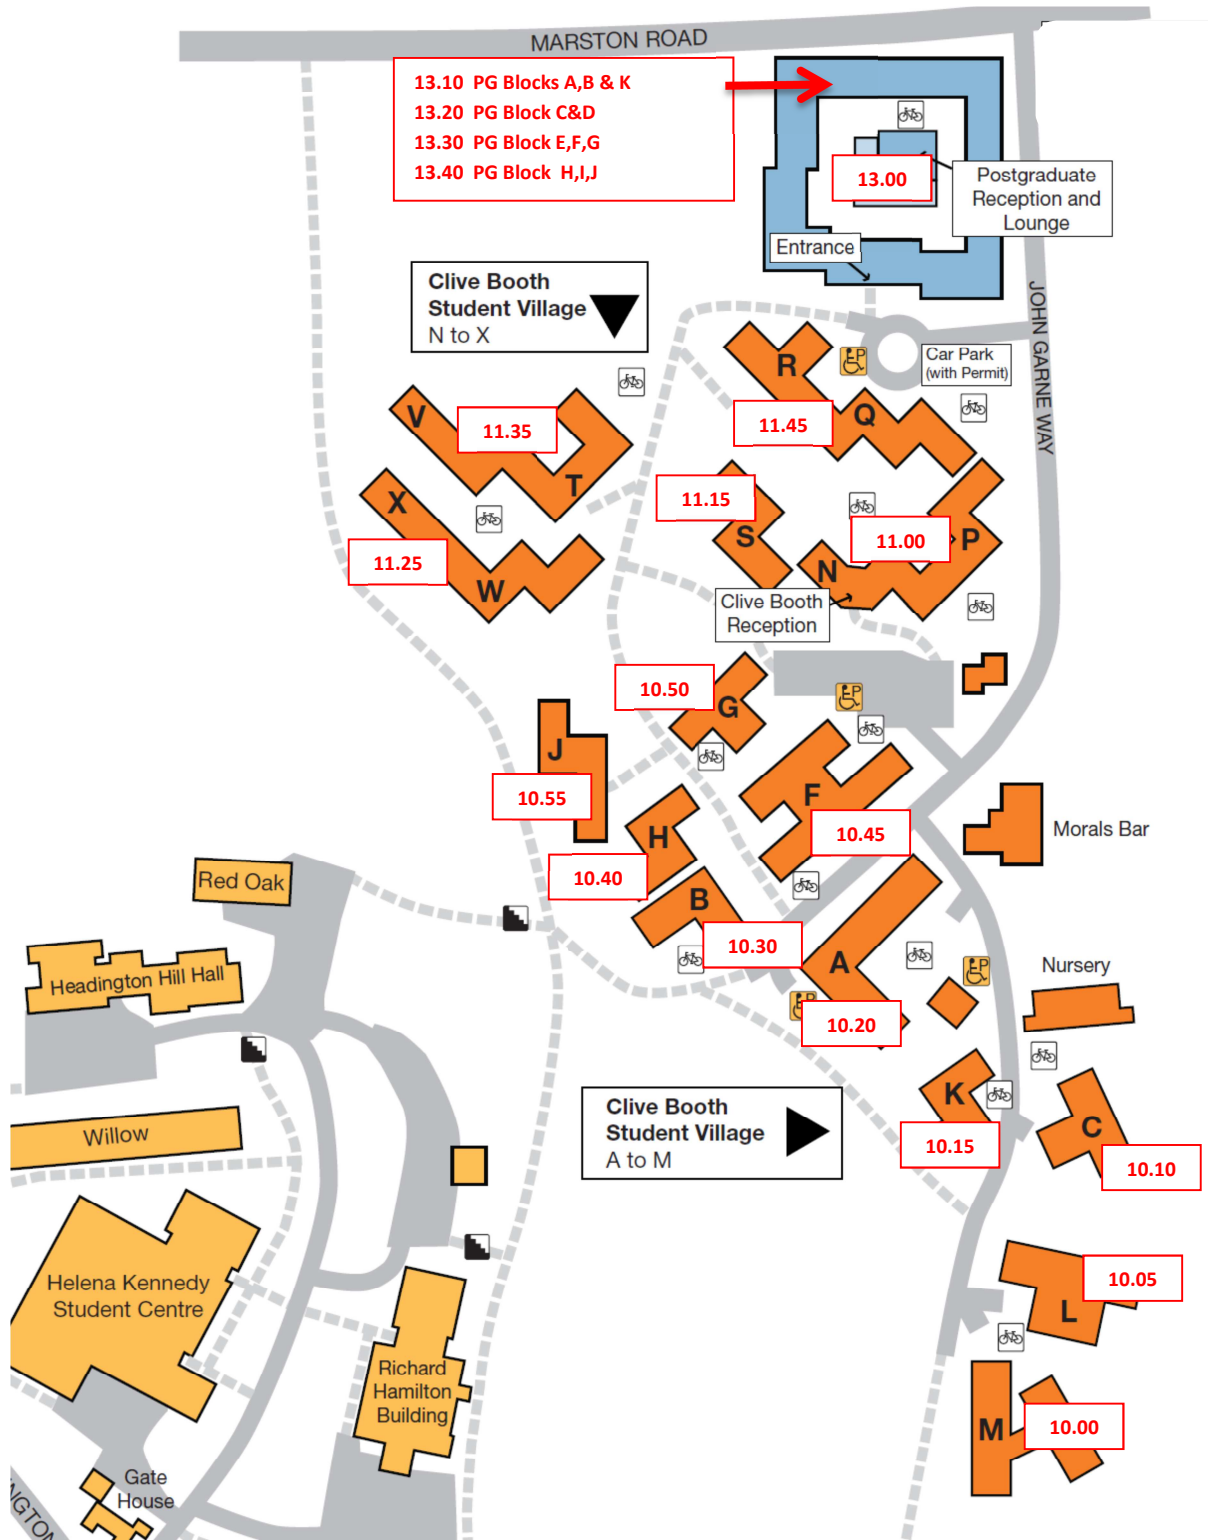

Tuesday Morning. Centre for Sports, Marston Road and Clive Booth Student Village

Building	Time	Building	Time	Building	Time
Centre for Sports	08.20	CBSV Block B	10.30	CBSV Blocks T&V	11.35
Marston Rd Main	08.45	CBSV Block H	10.40	CBSV Blocks Q&R	11.45
Marston Rd Research	08.55	CBSV Block F	10.45	CBSV PG Lounge	13.00
CBSV Block M	10.00	CBSV Block G	10.50	CBSV PG A,B & K	13.10
CBSV Block L	10.05	CBSV Block J	10.55	CBSV PG C&D	13.20
CBSV Block C	10.10	CBSV Blocks N&P	11.00	CBSV PG E,F,G	13.30
CBSV Block K	10.15	CBSV Block S	11.15	CBSV PG H,I,J	13.40
CBSV Block A	10.20	CBSV Blocks W&X	11.25		