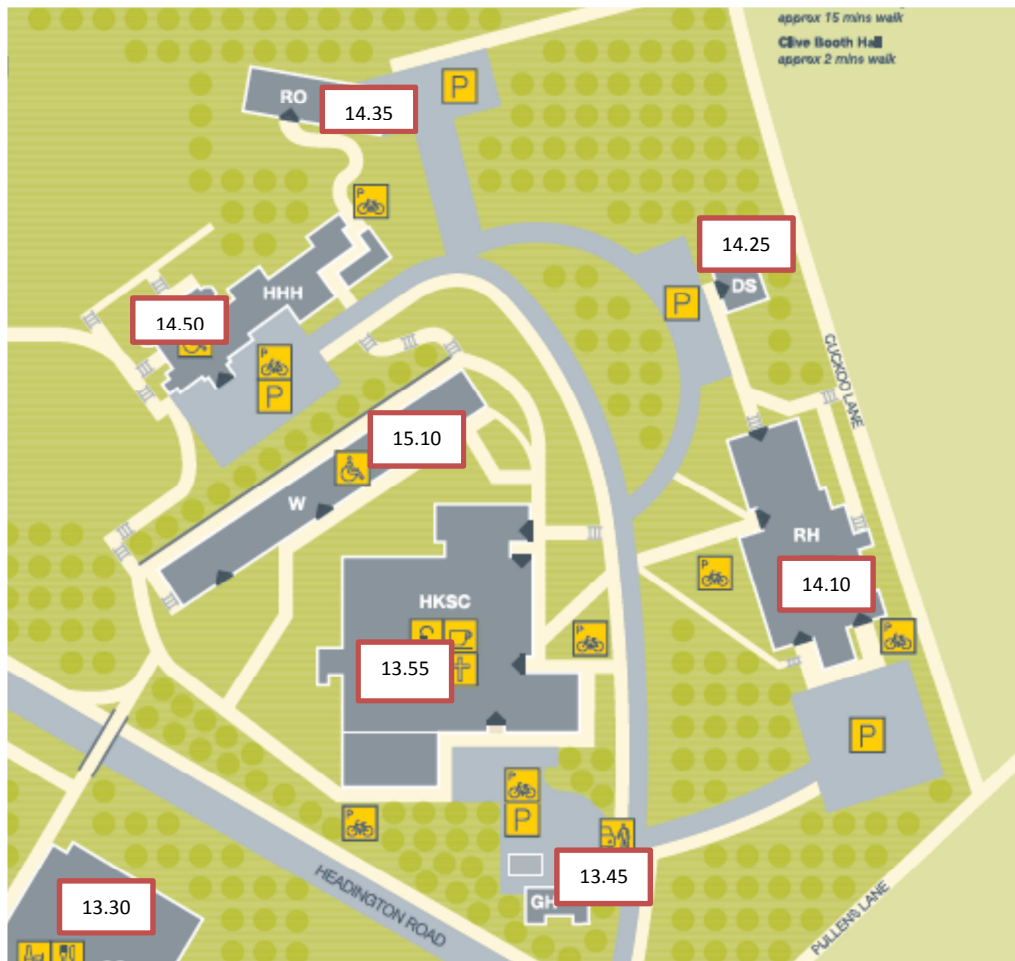

Headington Road/Gipsy Lane Wednesday mornings

Alphabetical		Time Order	
Building	Time	Building	Time
Abercrombie	11.35	JHB Teaching/Terrace/SU	08.30
Buckley	11.50	JHB Library/Forum	08.45
Clerici	11.05	Colonnade	09.00
Colonnade	09.00	Lloyd / Media	09.10
Fuller	10.20	International	09.20
Gibbs	10.35	Tonge	09.30
International	09.20	John Payne	09.45
JHB Library/Forum	08.45	Fuller	10.20
JHB Teaching/Terrace/SU	08.30	Gibbs	10.35
John Payne	09.45	Sinclair	10.50
Lloyd / Media	09.10	Clerici	11.05
Old Library	11.20	Old Library	11.20
Sinclair	10.50	Abercrombie	11.35
Tonge	09.30	Buckley	11.50

Headington Hill Hall Wednesday afternoons			
Alphabetical		Time Order	
Building	Time	Building	Time
Centre for Sports	13.30	Centre for Sports	13.30
Drama Studio	14.25	Gate House	13.45
Gate House	13.45	HKSC	13.55
Headington Hill Hall	14.50	Richard Hamilton	14.10
HKSC	13.55	Drama Studio	14.25
Red Oak	14.35	Red Oak	14.35
Richard Hamilton	14.10	Headington Hill Hall	14.50
Willow	15.10	Willow	15.10

Small Residential Lettings

- Hill Top House** Wednesdays 15.30
- 98 St Clements** Wednesdays 15.50