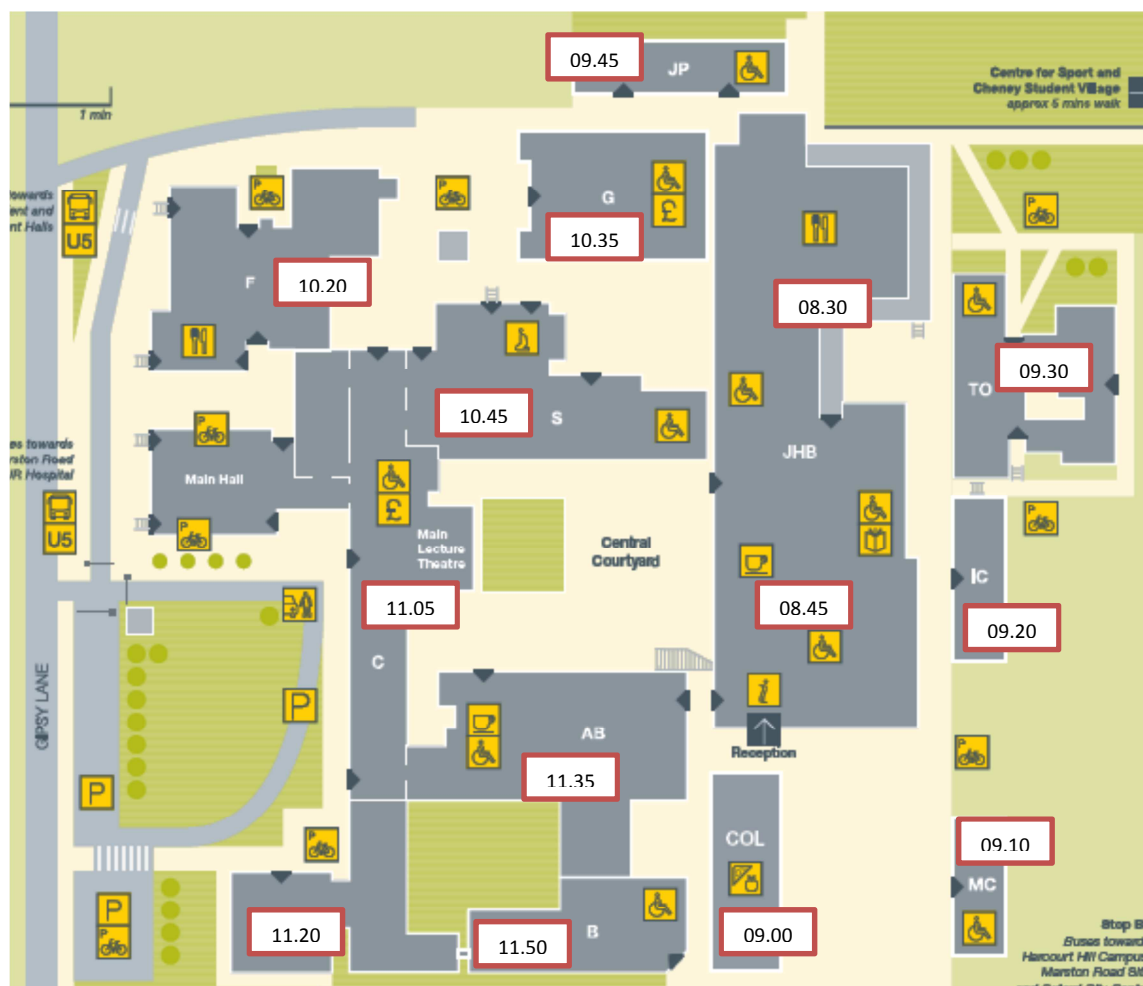

Headington Road/Gipsy Lane Wednesday mornings

Alphabetical		Time Order	
Building	Time	Building	Time
Abercrombie	11.35	JHB Teaching/Terrace/SU	08.30
Buckley	11.50	JHB Library/Forum	08.45
Clerici	11.05	Colonnade	09.00
Colonnade	09.00	Lloyd / Media	09.10
Fuller	10.20	International	09.20
Gibbs	10.35	Tonge	09.30
International	09.20	John Payne	09.45
JHB Library/Forum	08.45	Fuller	10.20
JHB Teaching/Terrace/SU	08.30	Gibbs	10.35
John Payne	09.45	Sinclair	10.50
Lloyd / Media	09.10	Clerici	11.05
Old Library	11.20	Old Library	11.20
Sinclair	10.50	Abercrombie	11.35
Tonge	09.30	Buckley	11.50

Headington Hill Hall Wednesday afternoons			
Alphabetical		Time Order	
Building	Time	Building	Time
Centre for Sports	13.30	Centre for Sports	13.30
Drama Studio	14.25	Gate House	13.45
Gate House	13.45	HKSC	13.55
Headington Hill Hall	14.50	Richard Hamilton	14.10
HKSC	13.55	Drama Studio	14.25
Red Oak	14.35	Red Oak	14.35
Richard Hamilton	14.10	Headington Hill Hall	14.50
Willow	15.10	Willow	15.10

Small Residential Lettings

- Hill Top House** Wednesdays 15.30
- 98 St Clements** Wednesdays 15.50