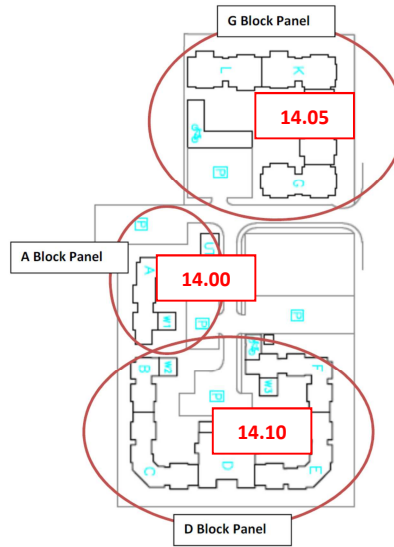

Small Halls Thursday Afternoon

Crescent Hall 14.00 – 14.15

Paul Kent Hall 14.20 – 15.00

Warneford Hall 15.15 – 15.40