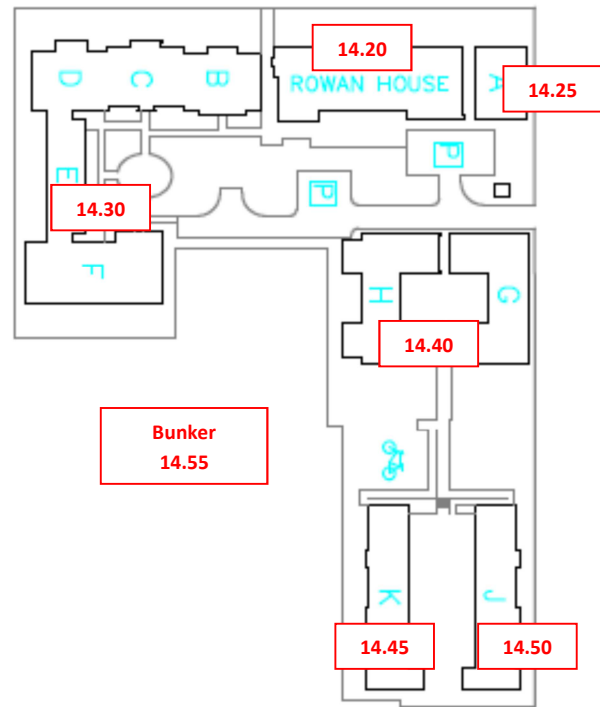

Small Halls Thursday Afternoon

Crescent Hall 14.00 – 14.15

Paul Kent Hall 14.20 – 15.00

Warneford Hall 15.15 – 15.40