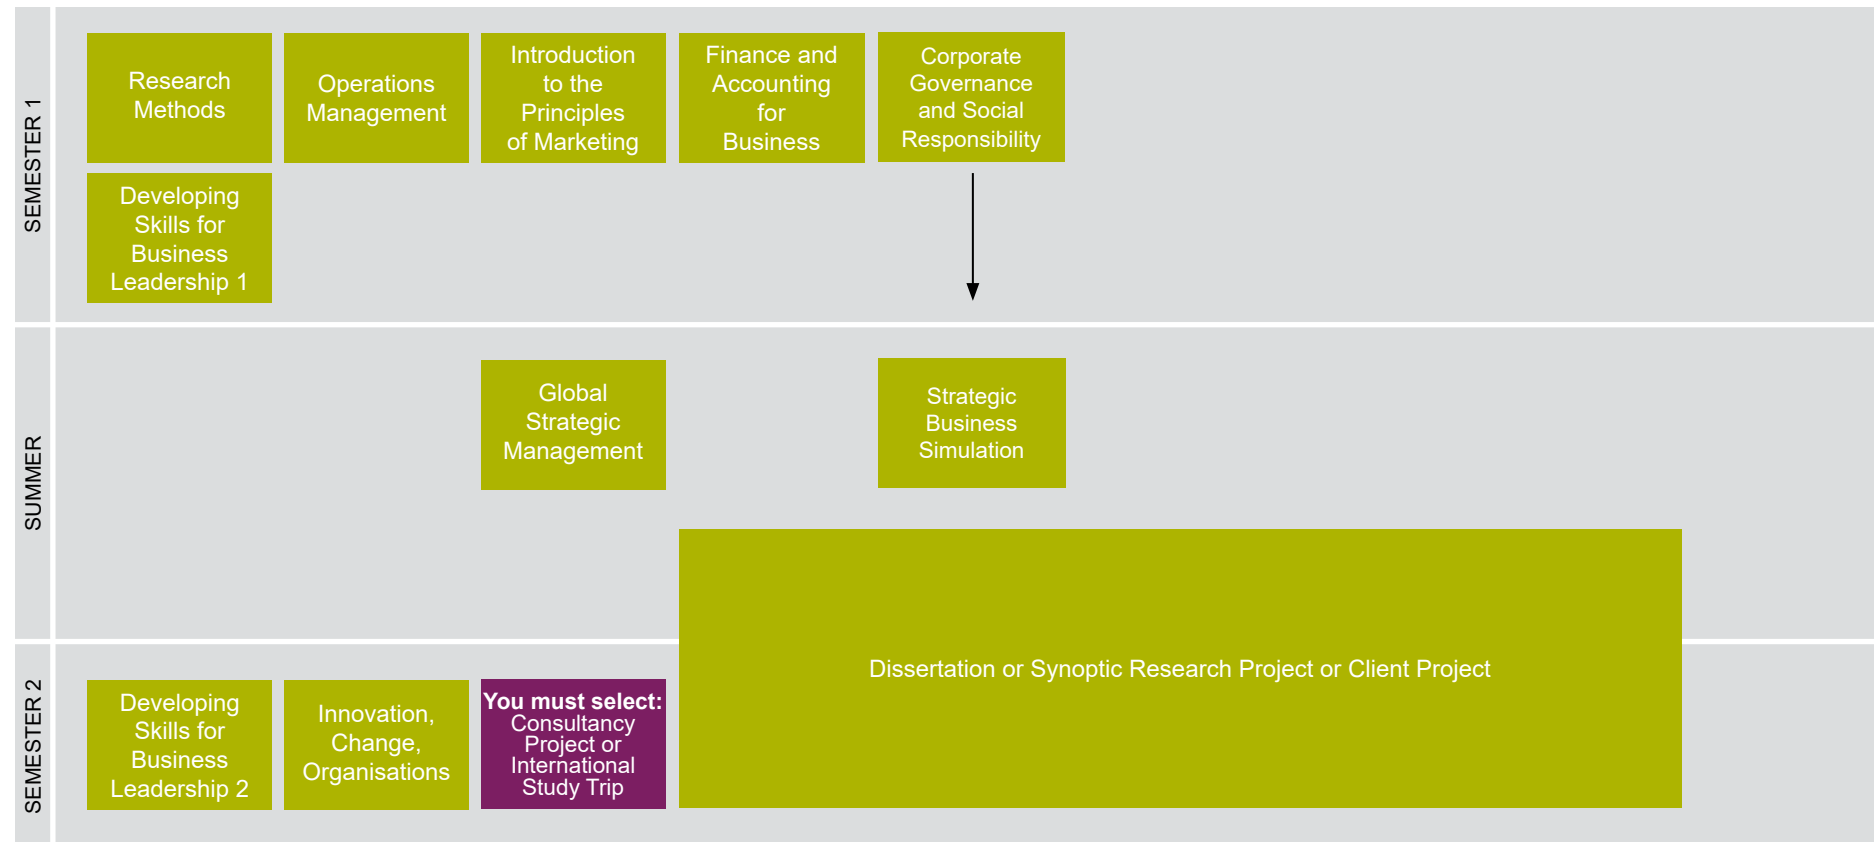

MSc INTERNATIONAL BUSINESS MANAGEMENT AND CORPORATE SOCIAL RESPONSIBILITY

January entry

YOUR COURSE IN FOCUS

For further information on any of our Postgraduate Programmes
 telephone: **+44 (0) 1865 485858** or email: **business@brookes.ac.uk**
www.brookes.ac.uk/business