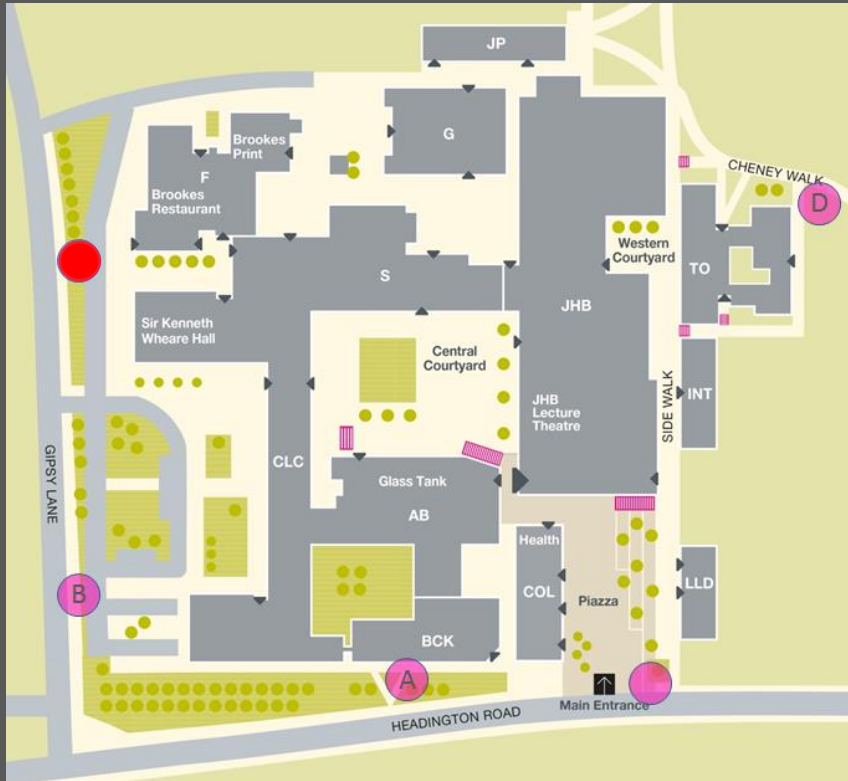

HEALTH & SAFETY INFORMATION

HEADINGTON

AB. Abercrombie
BCK. Buckley
CLC. Clerici
COL. Colonnade
F Fuller
G Gibbs
INT. International Centre
JHB. John Henry Brookes bldg
JP. John Payne
LLD. Lloyd
SNC (S). Sinclair
TO. Tonge

-  Fire Assembly Points
-  Fire Assembly Point Suspended

Fire alarm testing is carried out every Wednesday, the alarm lasting no more than 15 seconds. If the alarm lasts longer than this, please evacuate the building by the nearest fire exit to the appropriate fire assembly point (marked as a pink dot on the map)

If you need to contact a First Aider, please call: (9) 01865 483060 (24hrs)

If you need an ambulance, call 9 (outside line) then 999, stating the postcode: OX3 0BP

Notify EFM Security Control Room, please call: (9) 01865 483060 (24hrs) who will arrange for someone to meet the ambulance.