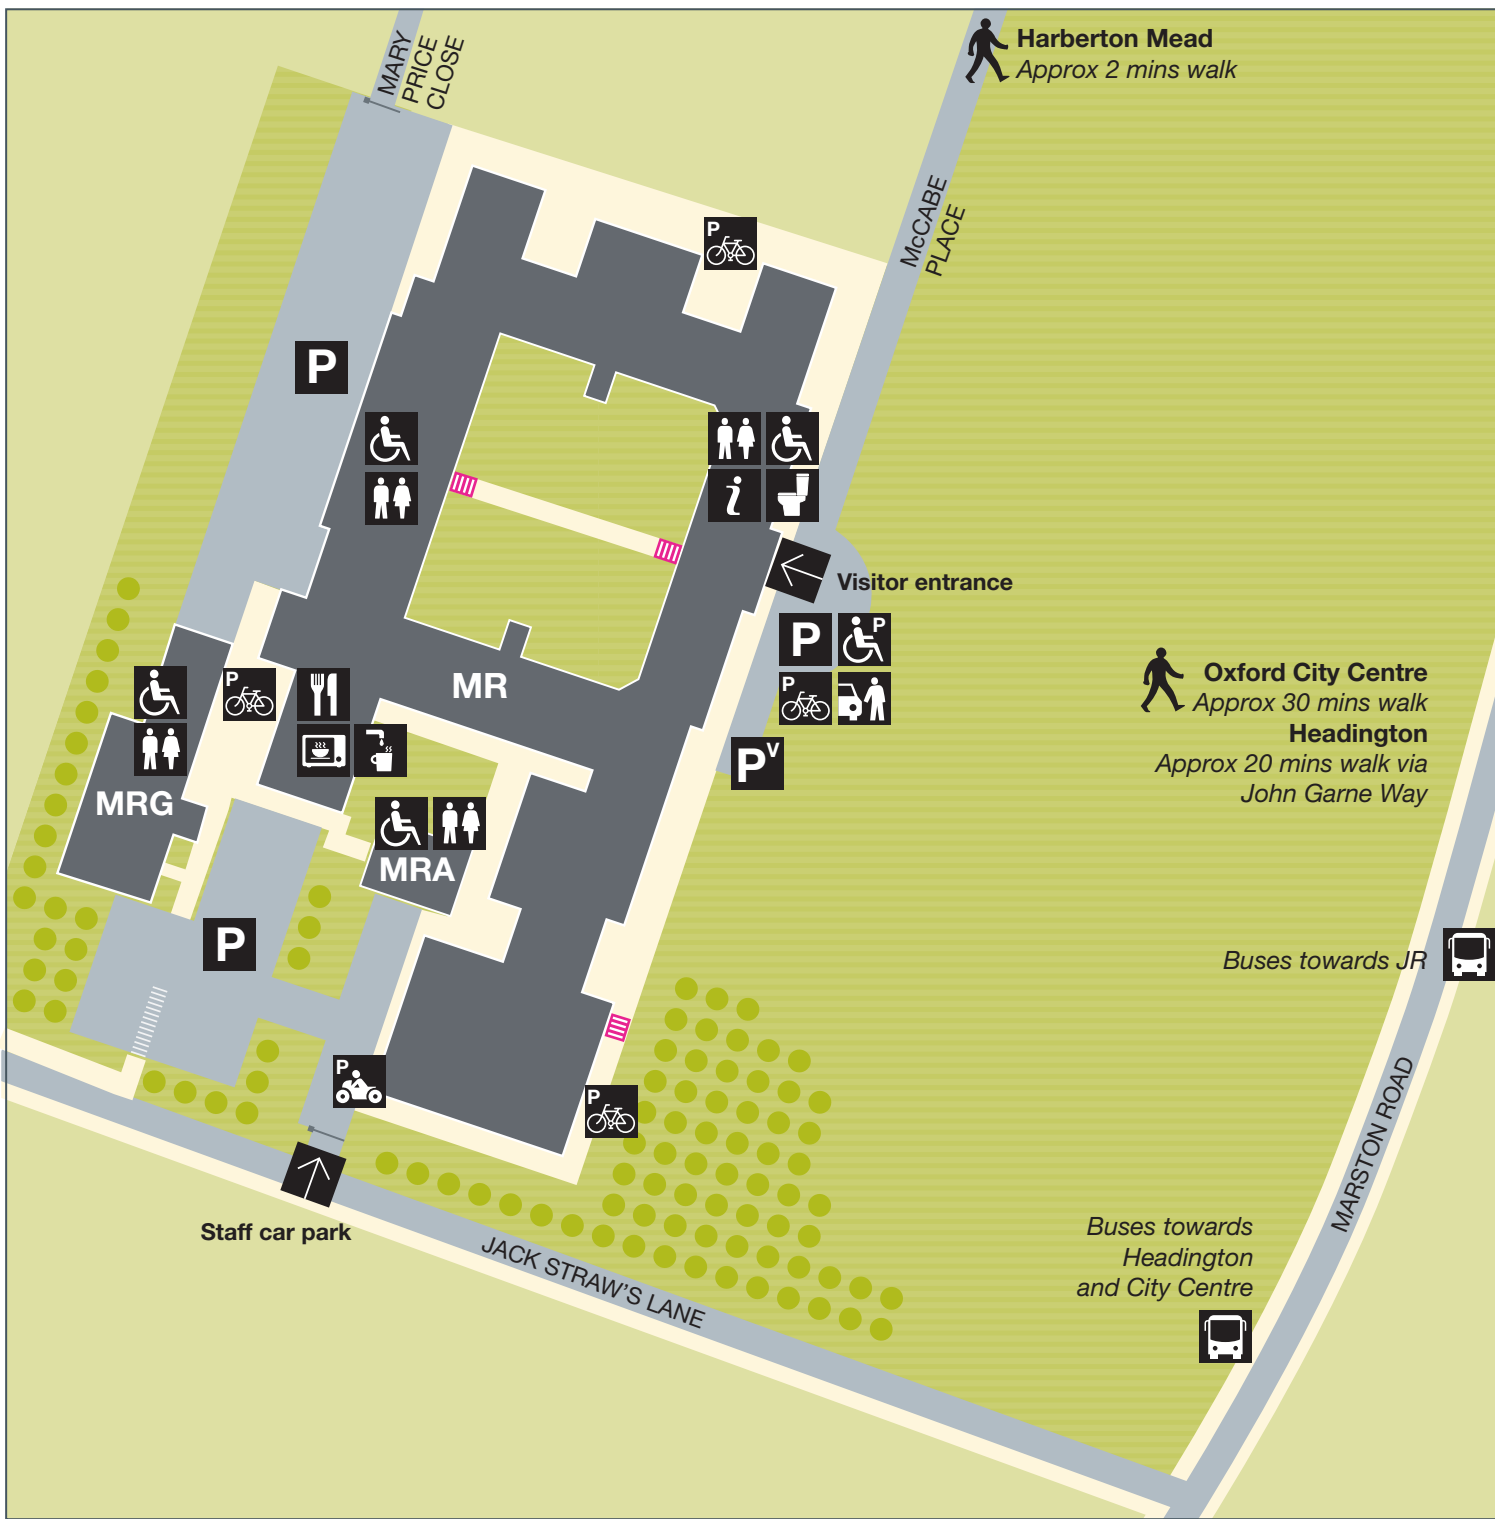

HEADINGTON CAMPUS

MARSTON ROAD

MRA. Annex

MRG. Gym

Clinical skills and simulation labs

MR. Main Building

Clinical skills and simulation labs

IT Service Desk

Jane Ashley Lecture Theatre

Nursing and Midwifery

Restaurant and Cafe

Harberton Mead
Approx 2 mins walk

Oxford City Centre
Approx 30 mins walk
Headington
Approx 20 mins walk via
John Game Way

- | | | | | | |
|--|------------------------|--|----------------|--|--------------------|
| | Information | | Restaurant | | Accessible Parking |
| | Toilets | | Bus Stop | | Motorcycle Parking |
| | Accessible Toilets | | Drop off point | | Cycle Parking |
| | Gender Neutral Toilets | | Parking | | Steps |