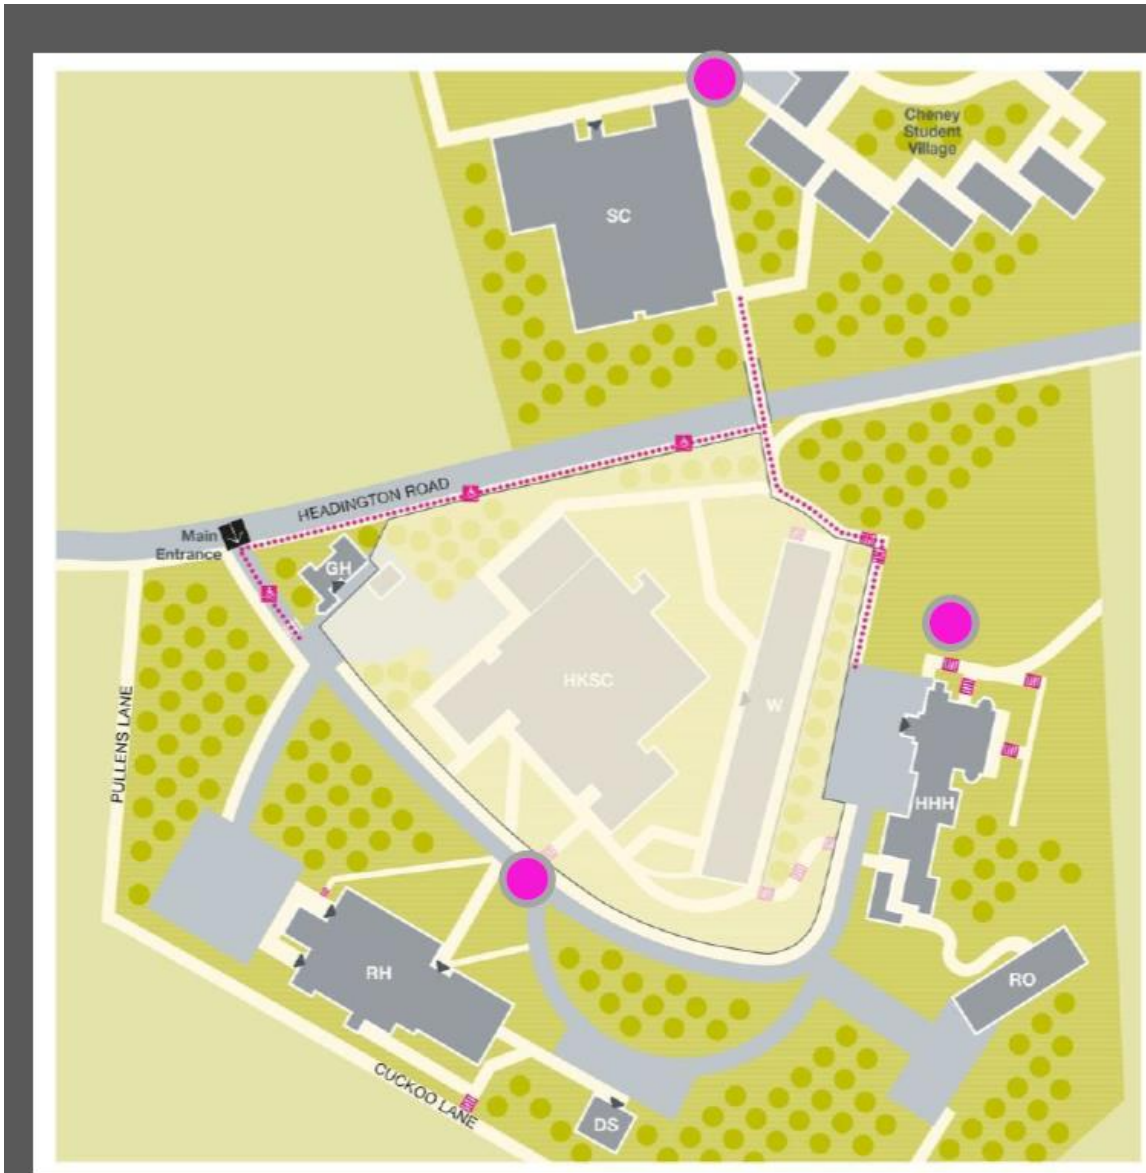

# FIRE ASSEMBLY POINTS

## HEADINGTON HILL

**DS (Drama Studio)**

**GH (Gatehouse)**

**HHH (Headington Hill Hall)**

Confucius Institute  
School of Law

**RH (Richard Hamilton)**

School of Arts

**RO (Red Oak)**

**SC (Centre for Sport)**

 Fire Assembly Points