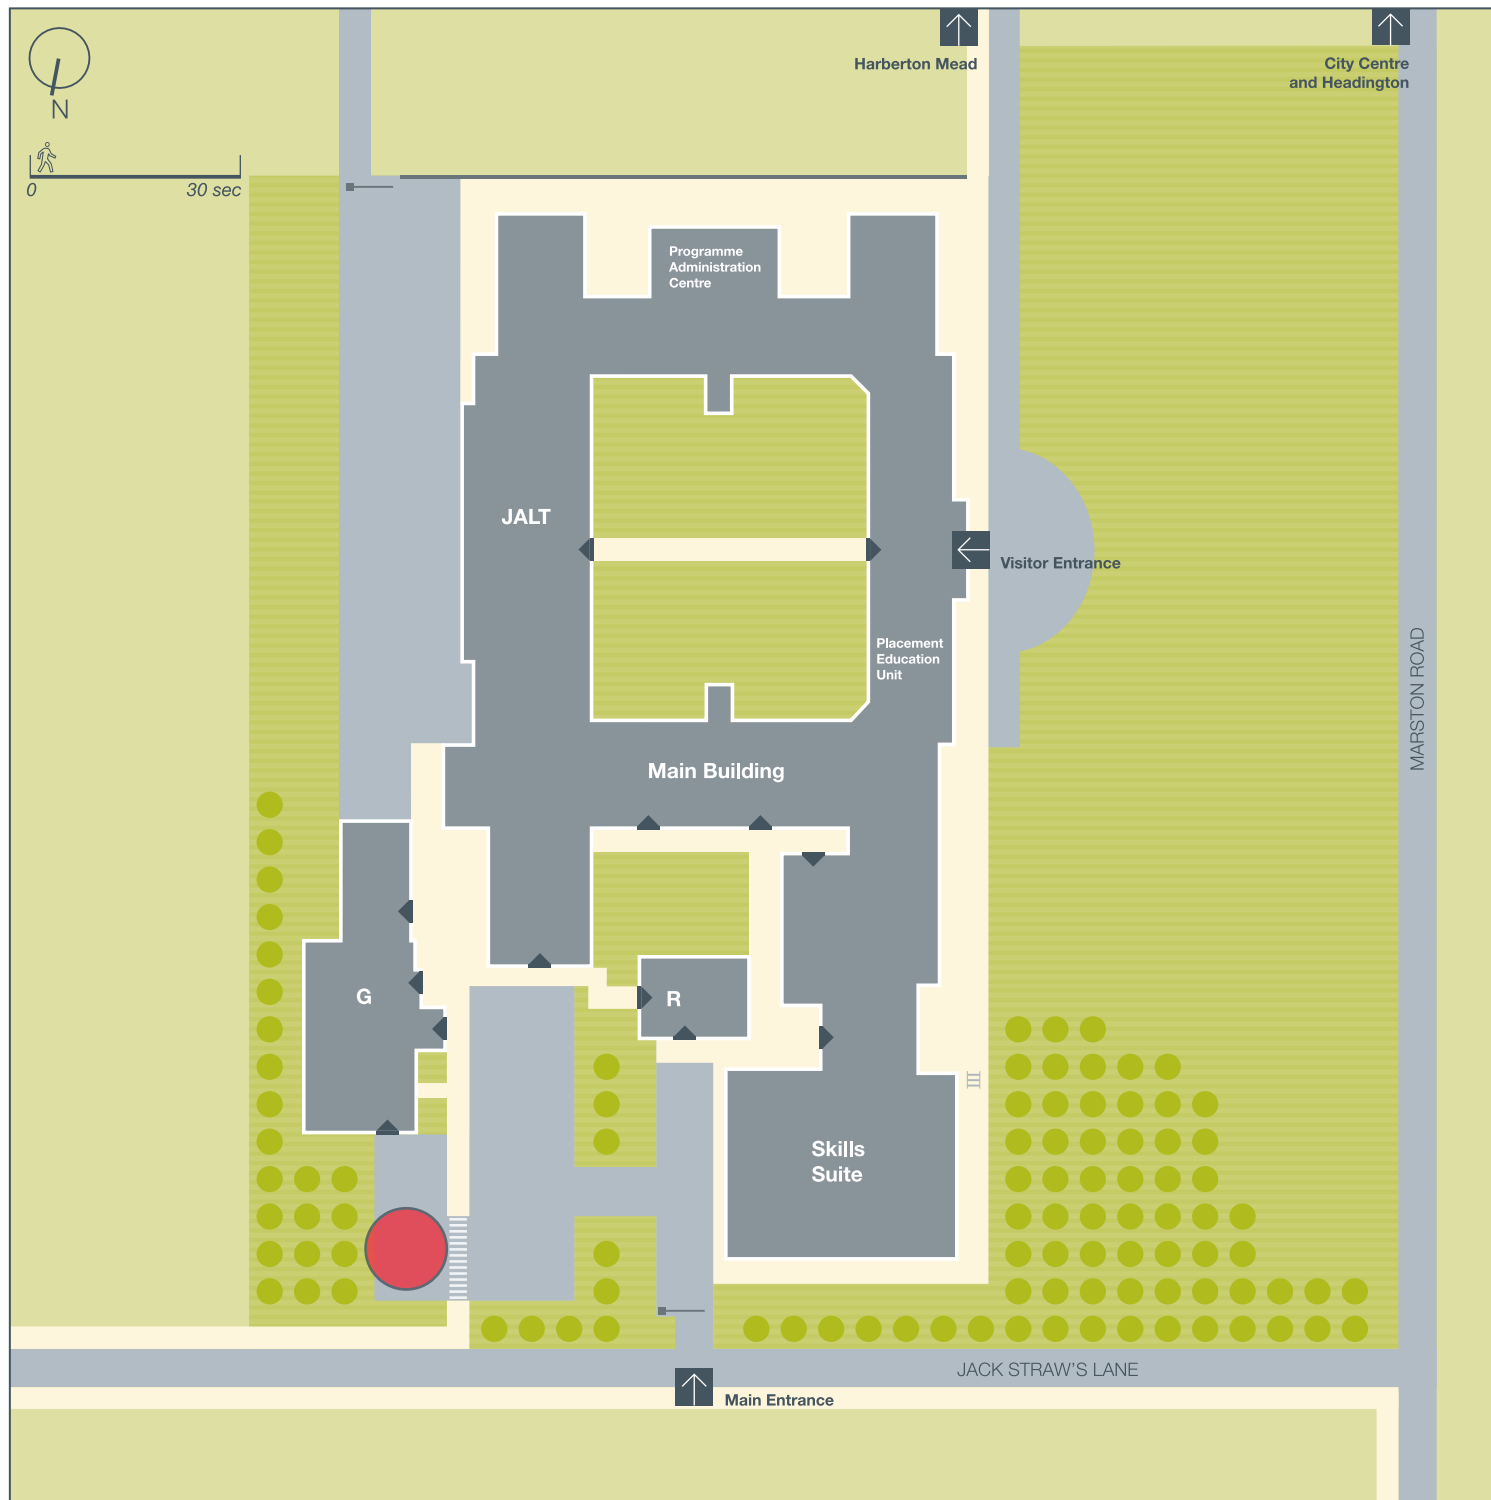

FIRE ASSEMBLY POINTS

HEADINGTON CAMPUS

Marston Road Site

G. Gym

- Computer Room
- Offices and Teaching
- Skills Suite
- Student Support

JALT. Jane Ashley Lecture Theatre

Main Building

- Communications Suite
- Computer Room
- Kassam Lab
- Offices and Teaching
- Placement Education Unit
- Programme Administration Centre
- Skills Suite
- Student Common Rooms